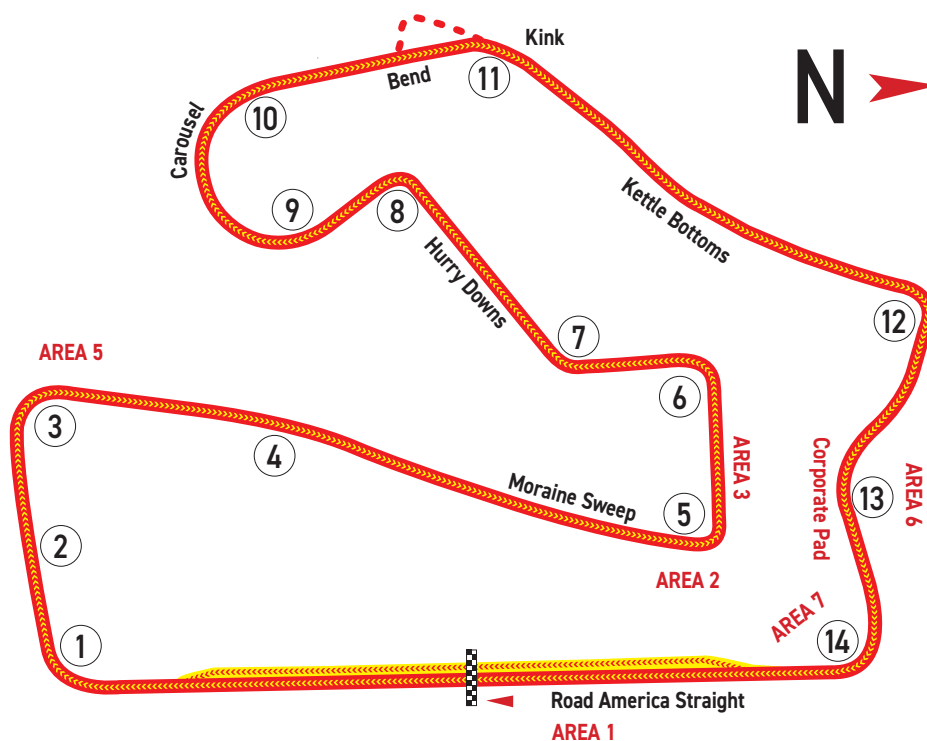

AREA 1 - NORTH OF VIP TOWER

Imagine seeing the whole field of competitors in each race pass by the straight of way right in front of you! It is also a great view of racers entering the pit-stop.

AREAS 2&3 - North or East of Turn 5

Enjoy the view of our exciting and famous turn 5! It is a dramatic 90-degree left turn after the racers floor it down the Moraine Sweep.

AREA 4 - Corporate Pad

Watch the racing come at you from Turn 13 through Turn 14 and up through the main straight or pit lane entrance.

AREA 5 - Turn 3

This area offers great visual impact as the cars race toward you down the hill from Turn 2, all the way to the Sargento Bridge at Turn 4.

AREA 6 - Outside Turn 13

This area offers great visual impact as the cars race toward you down the hill from Turn 12 through Turn 13 and all the way to Turn 14.

AREA 7 - Inside Turn 14

Watch the racing come at you from Turn 12 through Turn 14 and up through the main straight.

For more details or to request a custom entertainment plan, contact:

hospitality@roadamerica.com | 800-365-7223 | RoadAmerica.com/hospitality