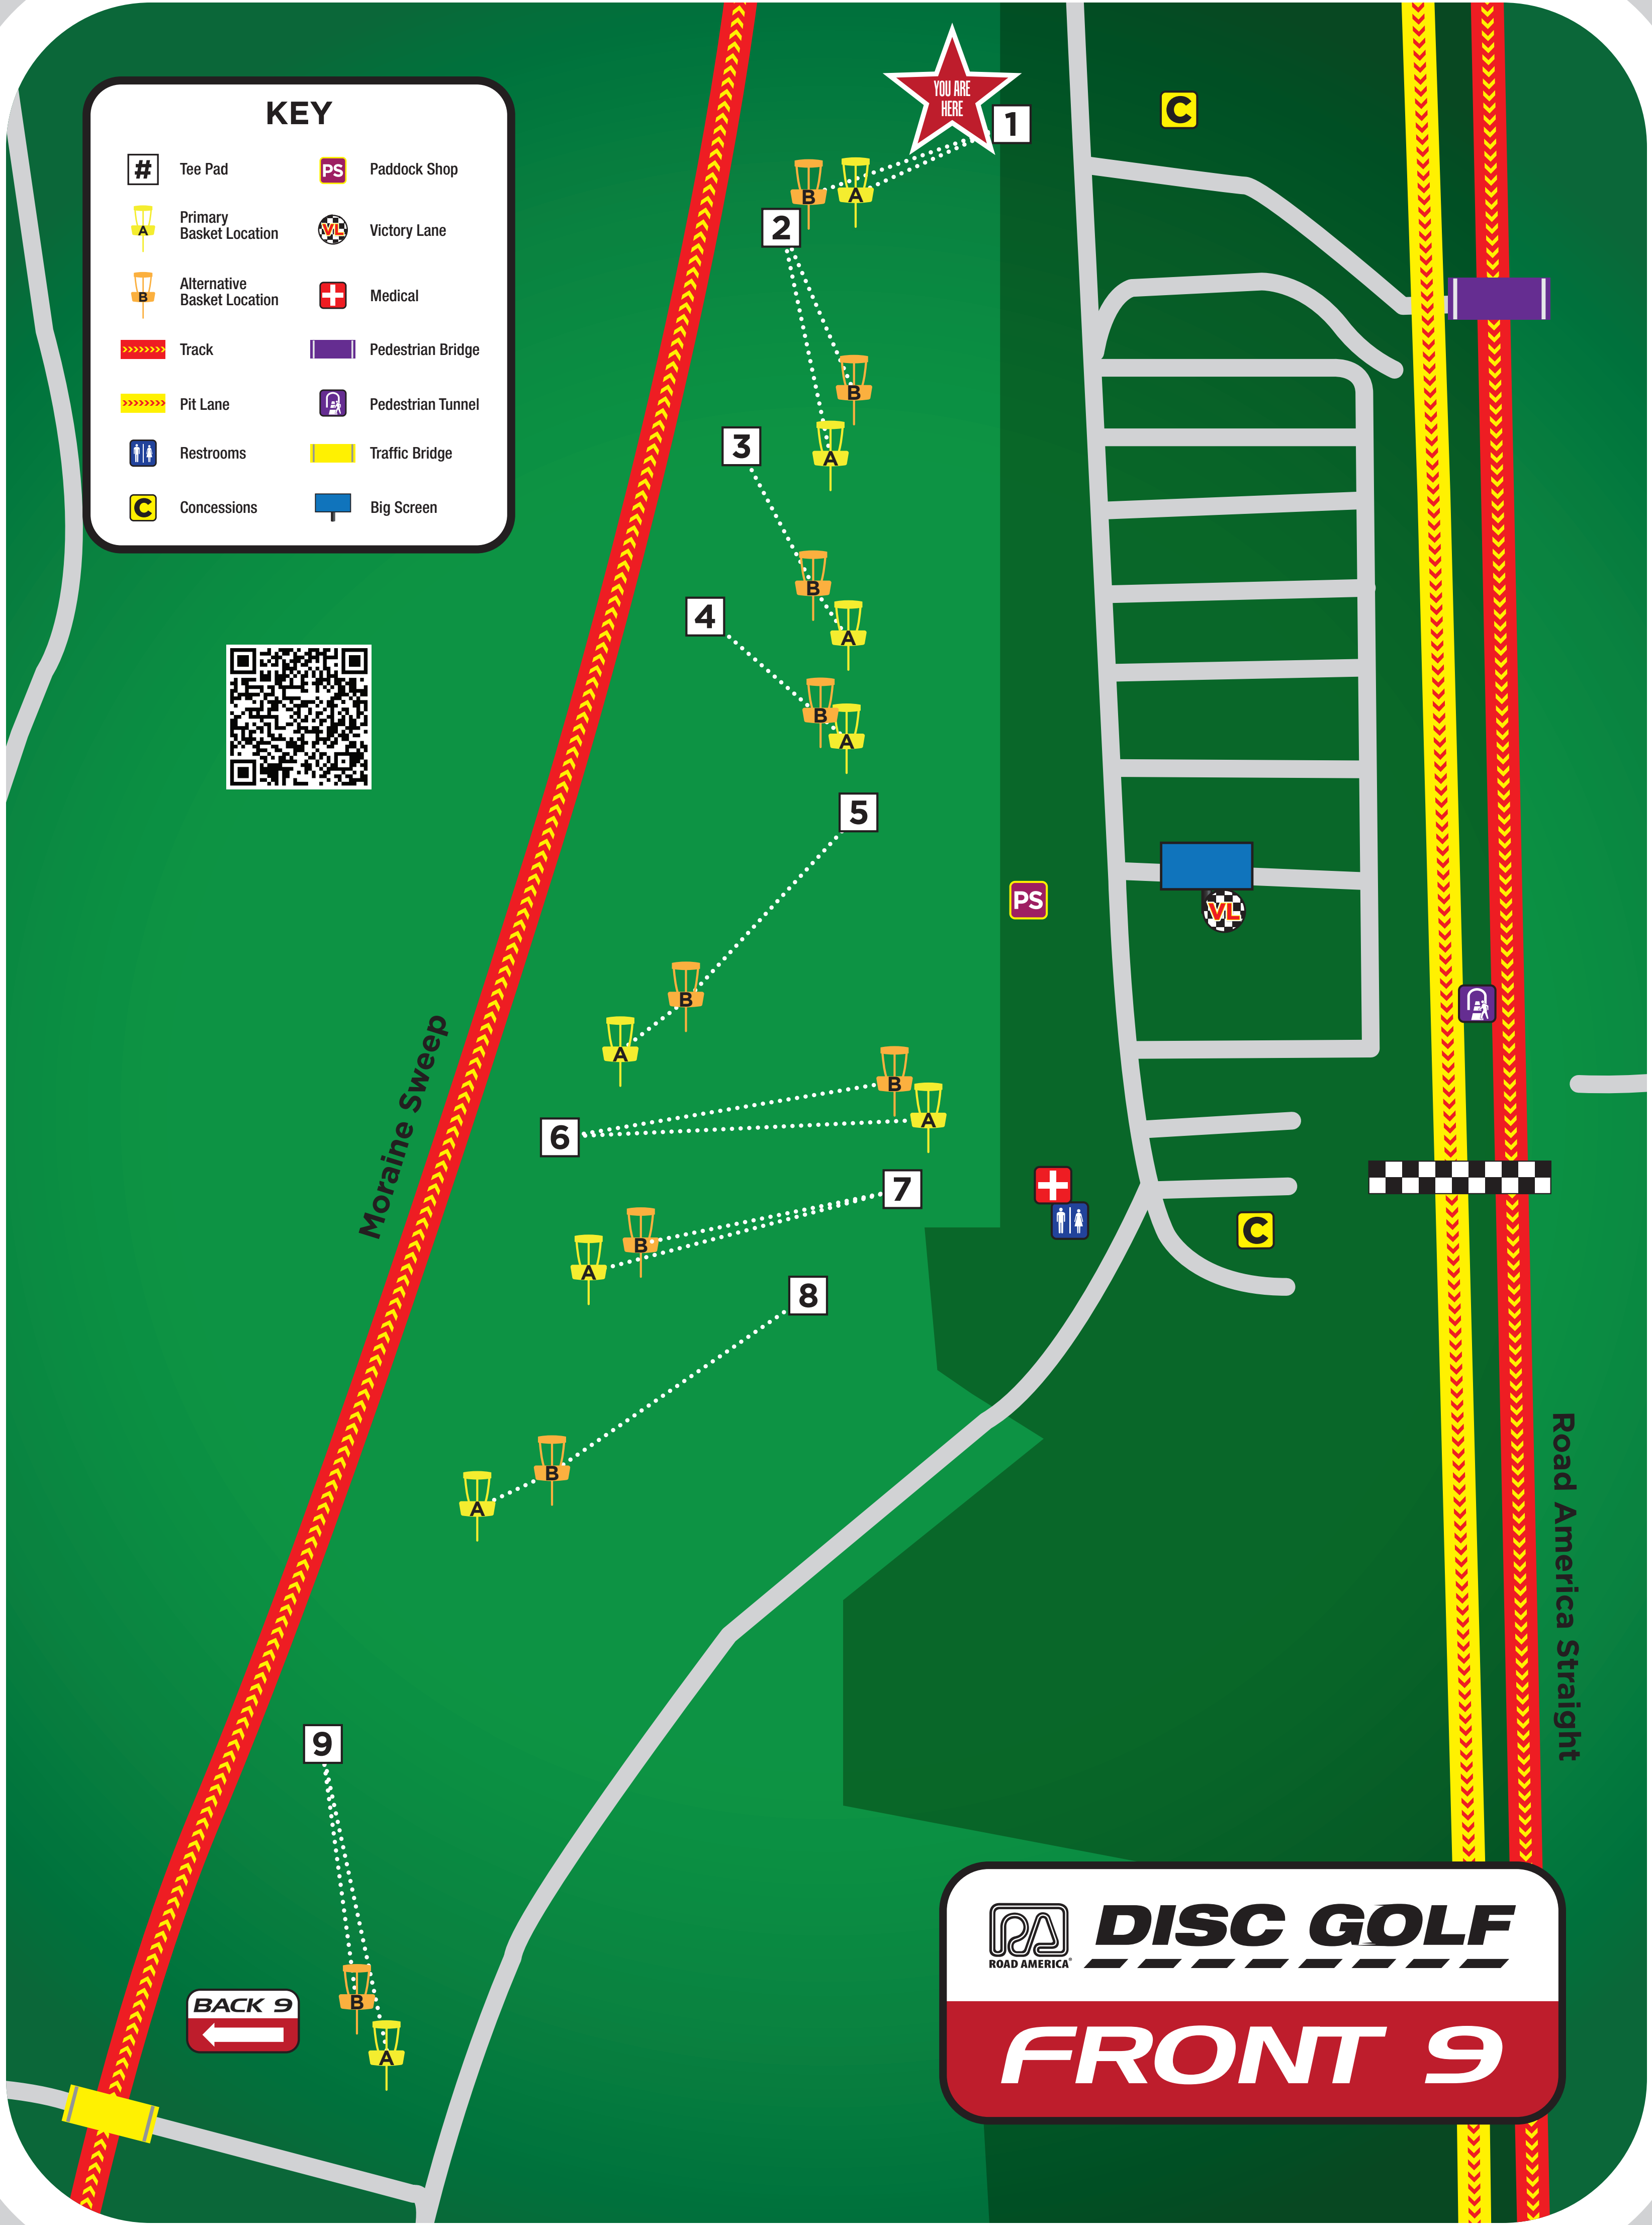

KEY

- | | |
|-------------------------------|-------------------|
| # Tee Pad | PS Paddock Shop |
| A Primary Basket Location | VL Victory Lane |
| B Alternative Basket Location | Medical |
| Track | Pedestrian Bridge |
| Pit Lane | Pedestrian Tunnel |
| Restrooms | Traffic Bridge |
| C Concessions | Big Screen |

Moraine Sweep

Road America Straight

 **DISC GOLF**
FRONT 9

KEY

- # Tee Pad
- Restrooms
- Primary Basket Location (A)
- Concessions (C)
- Alternative Basket Location (B)
- Traffic Bridge
- Track
- Big Screen
- Pedestrian Trail

FRONT 9

 **DISC GOLF**
ROAD AMERICA

BACK 9

Hurry Downs

Moraine Sweep