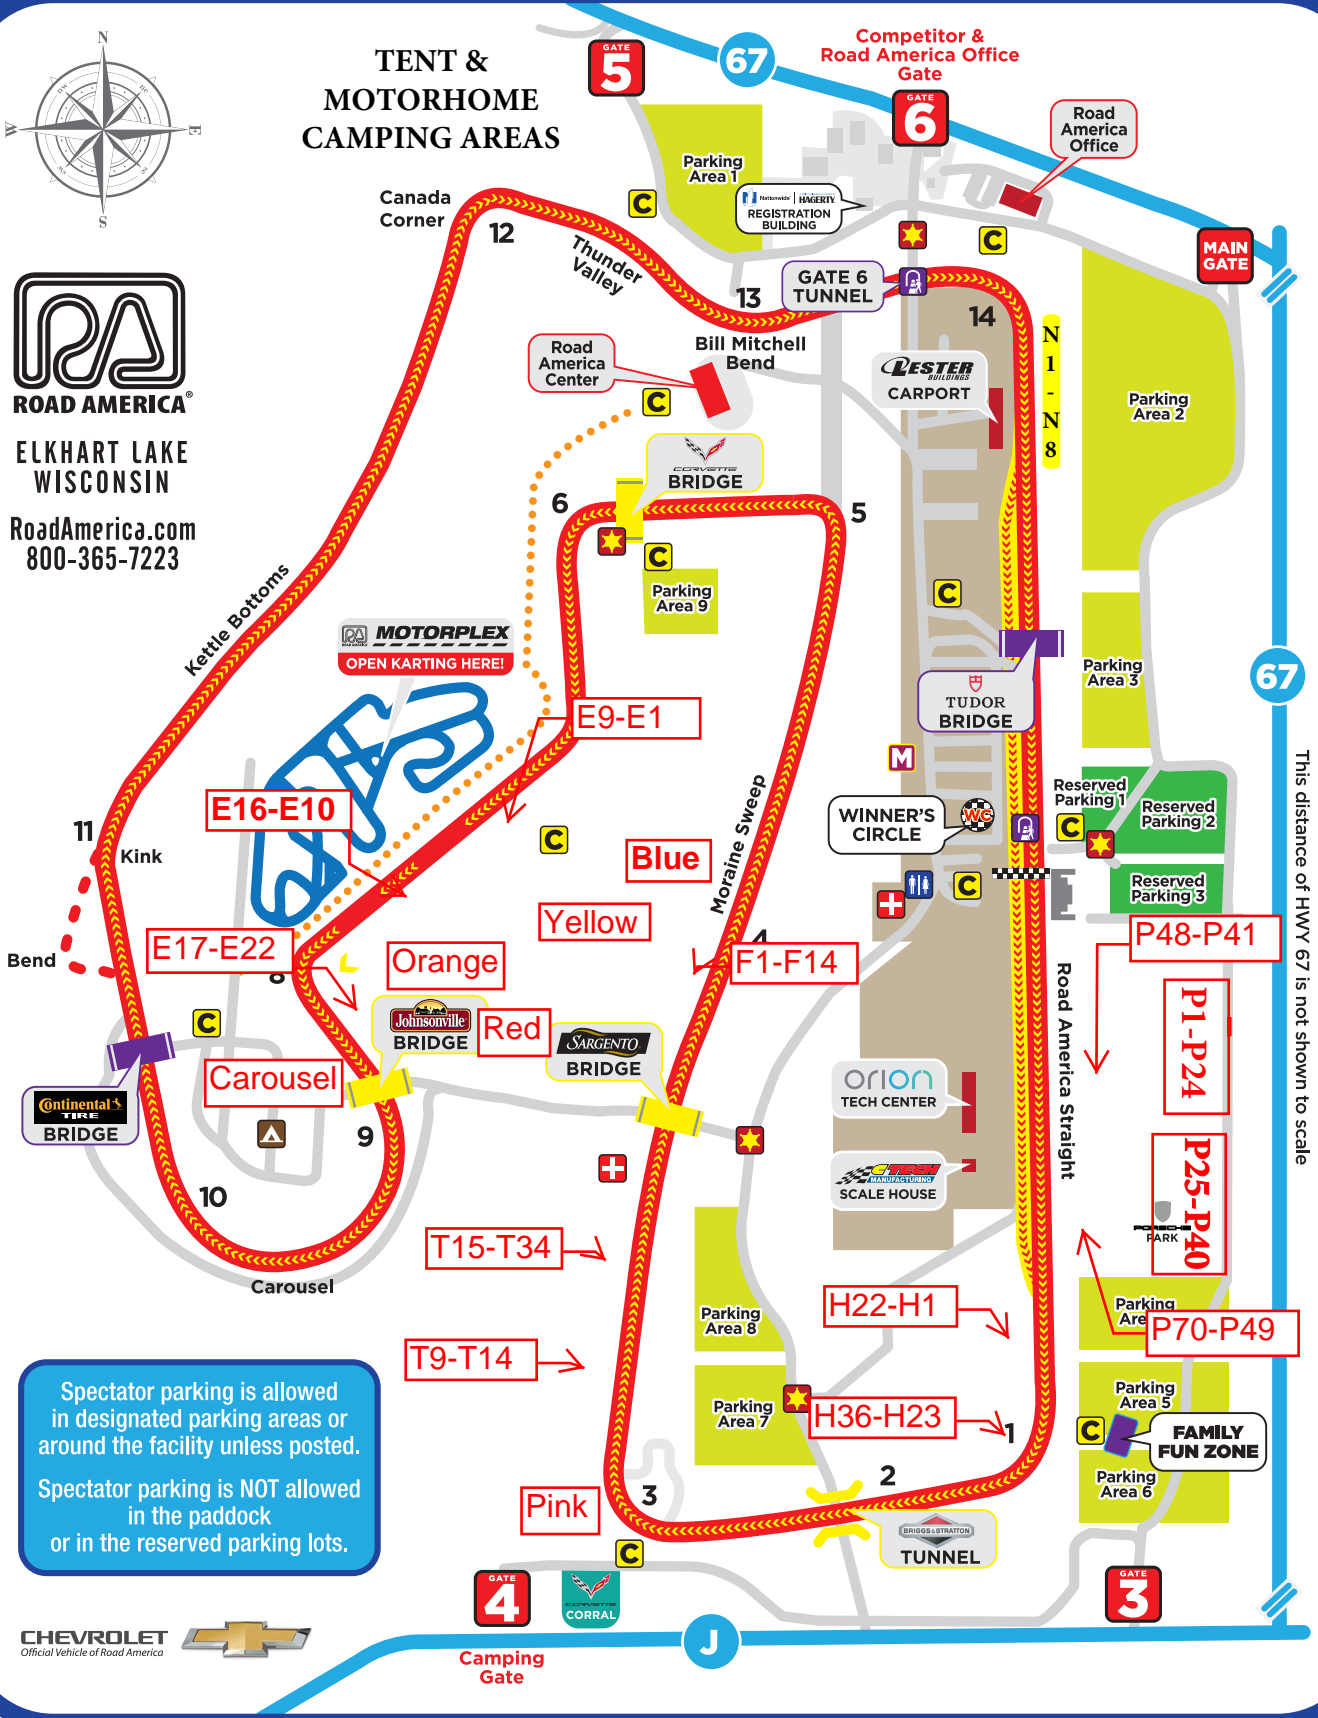

TENT & MOTORHOME CAMPING AREAS

ELKHART LAKE WISCONSIN

RoadAmerica.com
800-365-7223

Spectator parking is allowed in designated parking areas or around the facility unless posted. Spectator parking is NOT allowed in the paddock or in the reserved parking lots.

LEGEND

- | | | | | | |
|----------|------------------|-------------------|----------------|-------------------|------------------|
| Track | Car Corral | Pedestrian Bridge | Security Point | Medical | Pedestrian Trail |
| Pit Lane | Reserved Parking | Pedestrian Tunnel | Concessions | Campground | |
| Parking | Spectator Gates | Traffic Bridge | Paddock Shop | VIP / Media Tower | |
| Paddock | Winner's Circle | Traffic Tunnel | Restrooms | | |