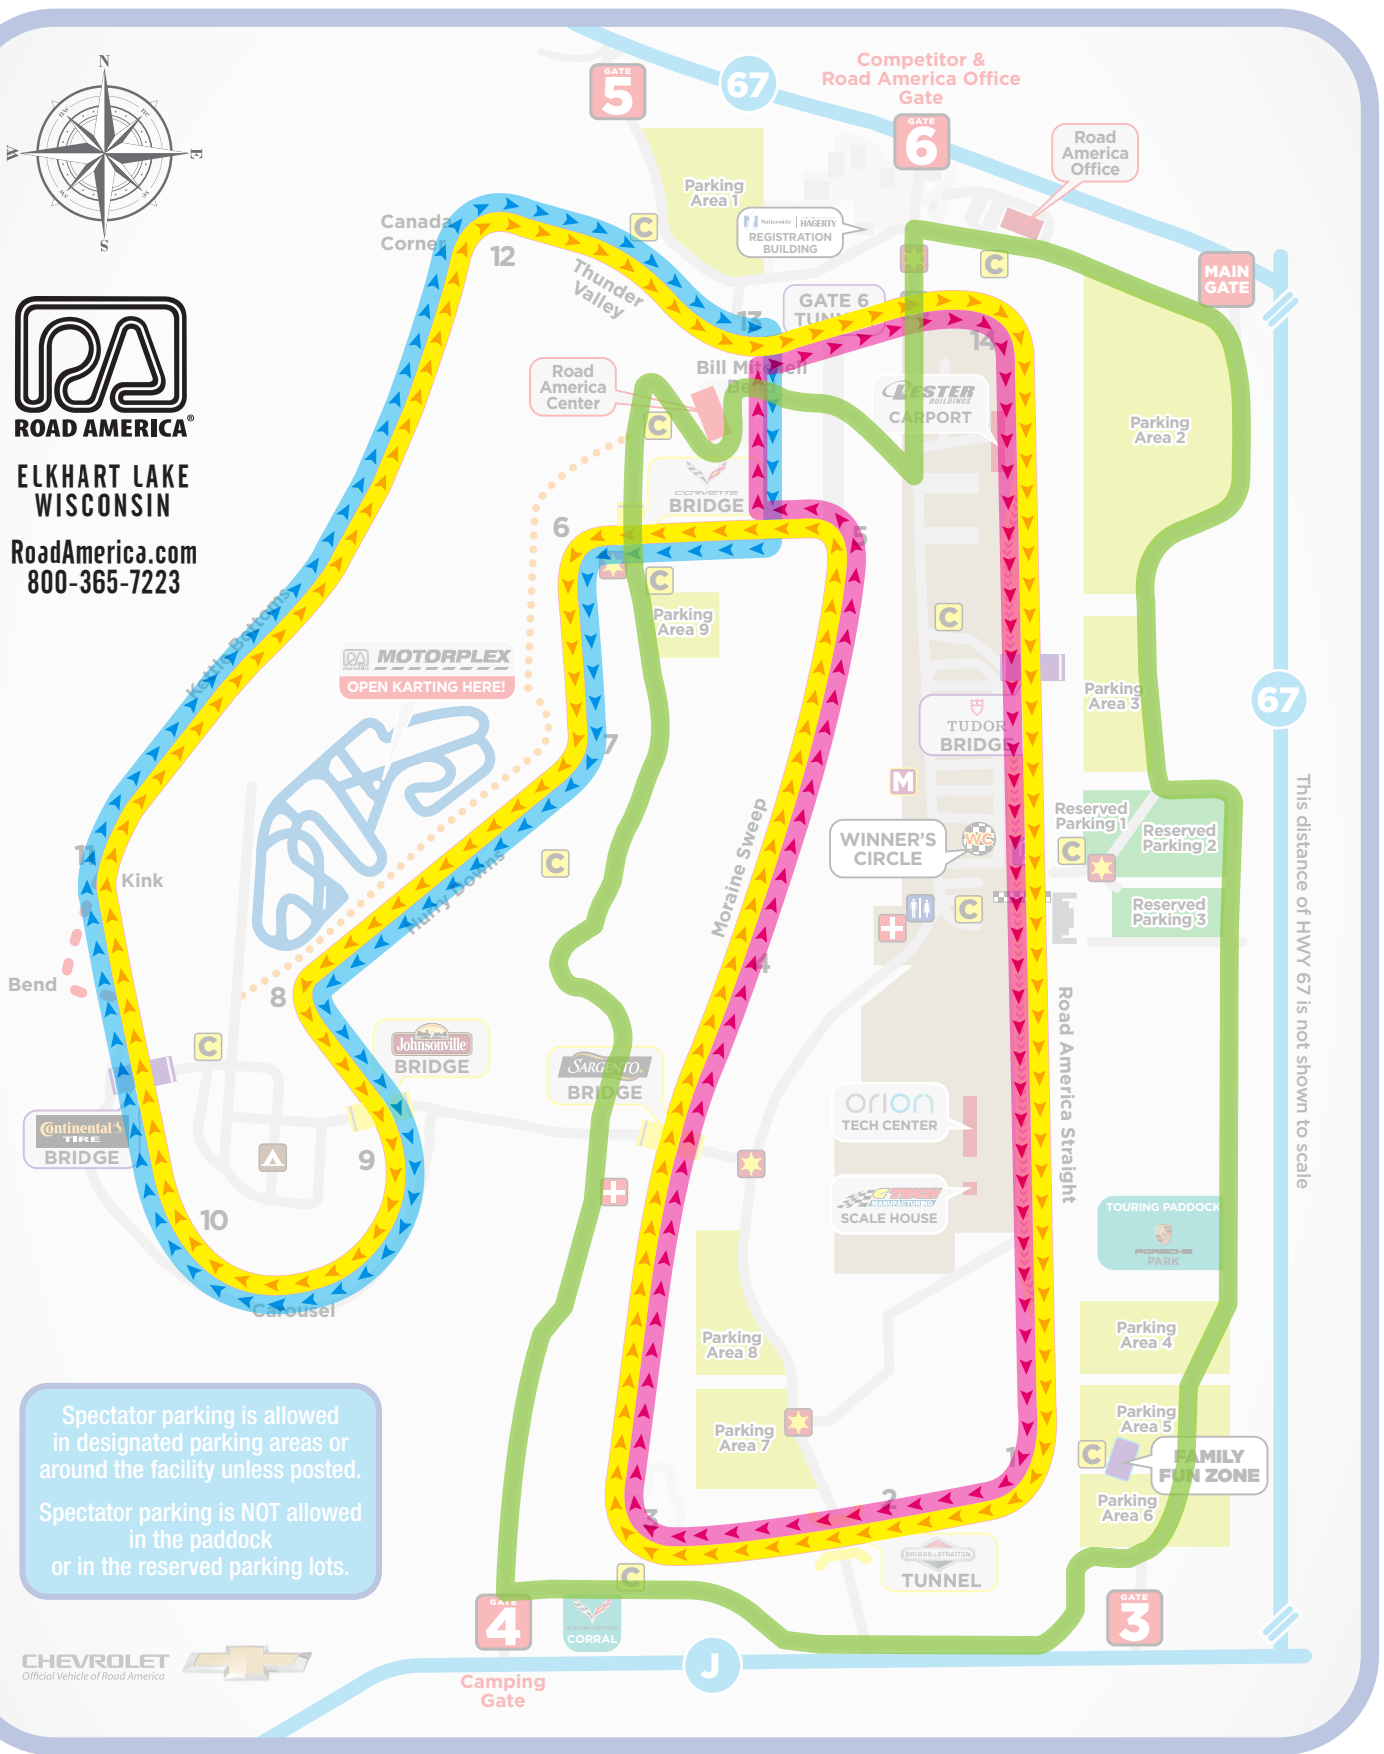

ELKHART LAKE WISCONSIN

RoadAmerica.com
800-365-7223

Spectator parking is allowed in designated parking areas or around the facility unless posted. Spectator parking is NOT allowed in the paddock or in the reserved parking lots.

-
- 2.14 Miles**
-
- 2.13 Miles**
-
- 3 Miles**
-
- 4 Miles**