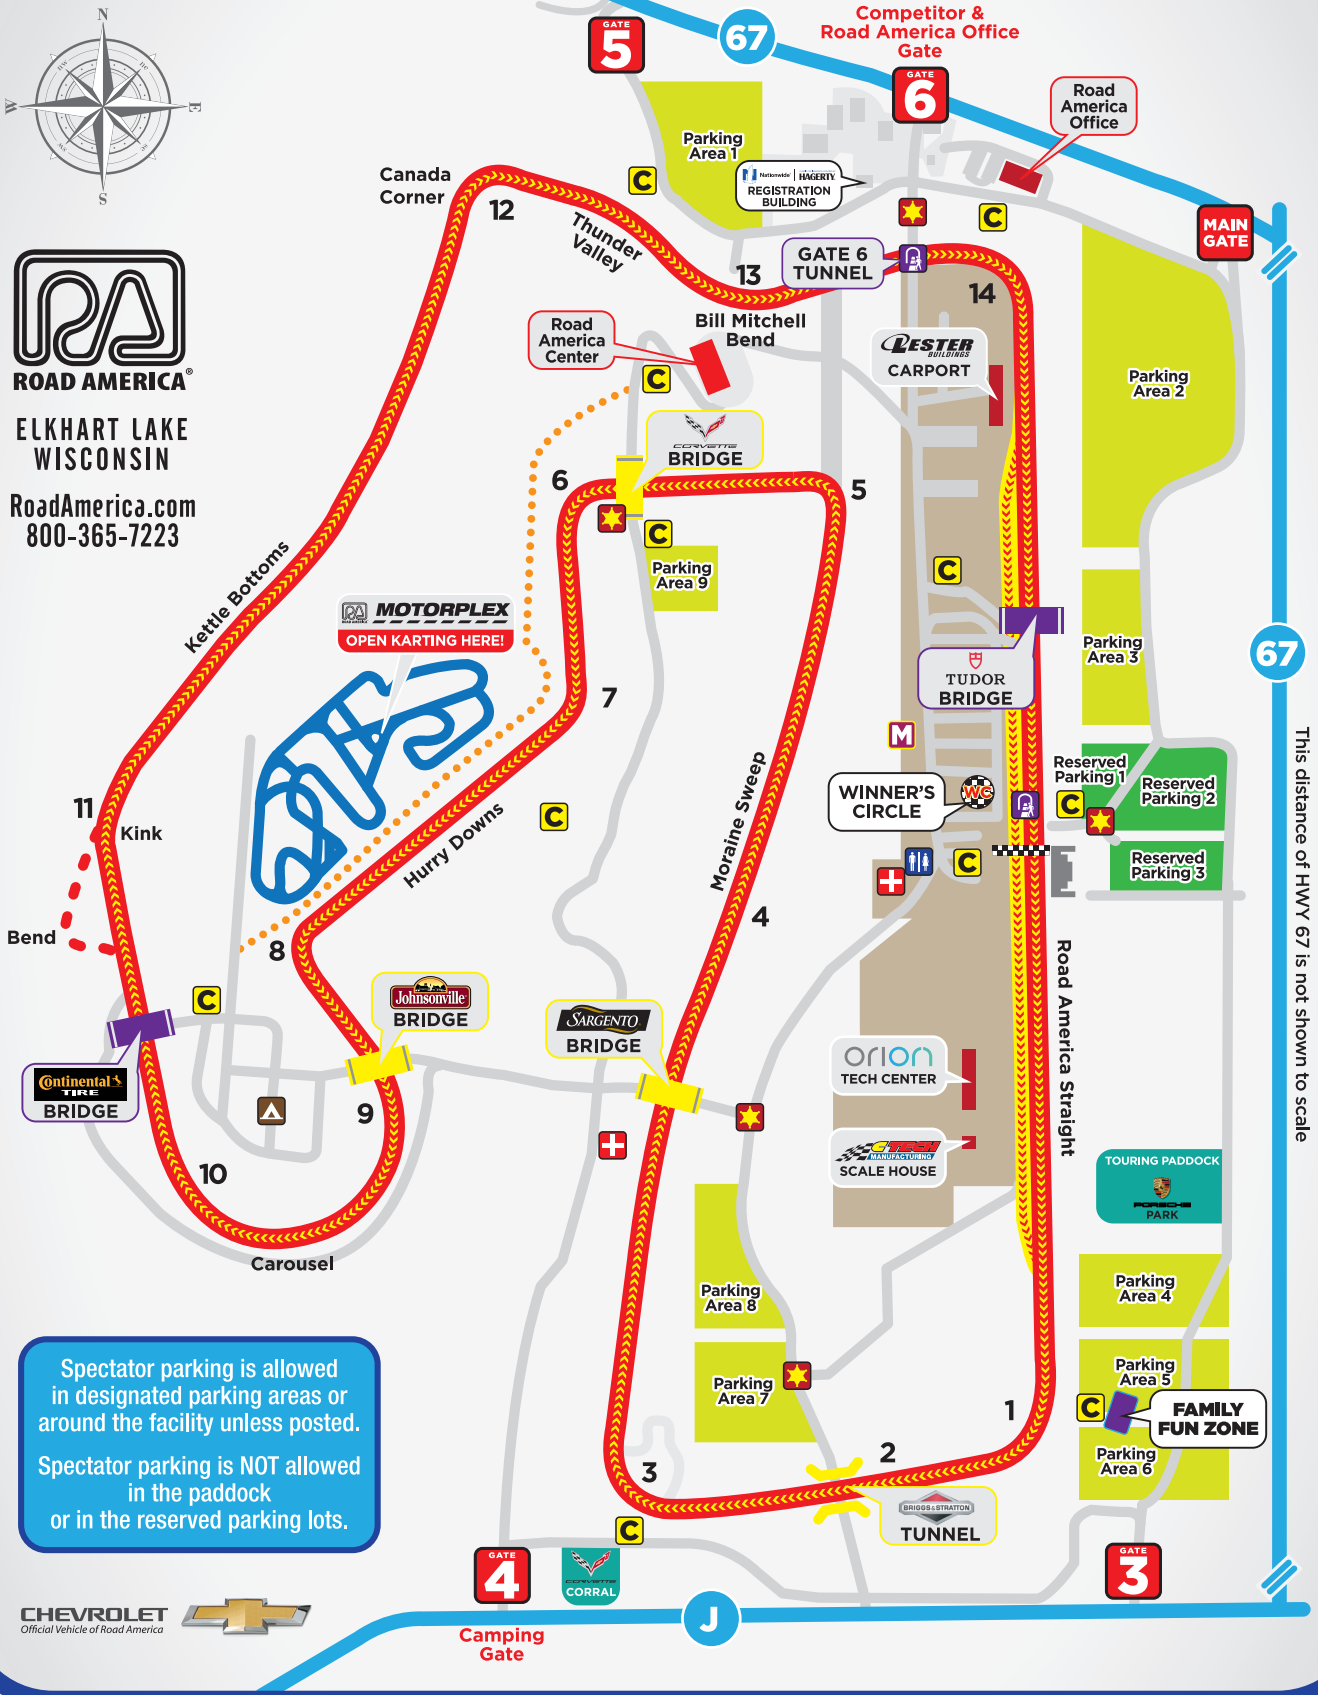

ELKHART LAKE
WISCONSIN

RoadAmerica.com
800-365-7223

Spectator parking is allowed in designated parking areas or around the facility unless posted. Spectator parking is NOT allowed in the paddock or in the reserved parking lots.

This distance of HWY 67 is not shown to scale

LEGEND

- | | | | | | | | | | | | |
|--|----------|--|------------------|--|-------------------|--|----------------|--|-------------------|--|------------------|
| | Track | | Car Corral | | Pedestrian Bridge | | Security Point | | Medical | | Pedestrian Trail |
| | Pit Lane | | Reserved Parking | | Pedestrian Tunnel | | Concessions | | Campground | | |
| | Parking | | Spectator Gates | | Traffic Bridge | | Paddock Shop | | VIP / Media Tower | | |
| | Paddock | | Winner's Circle | | Traffic Tunnel | | Restrooms | | | | |