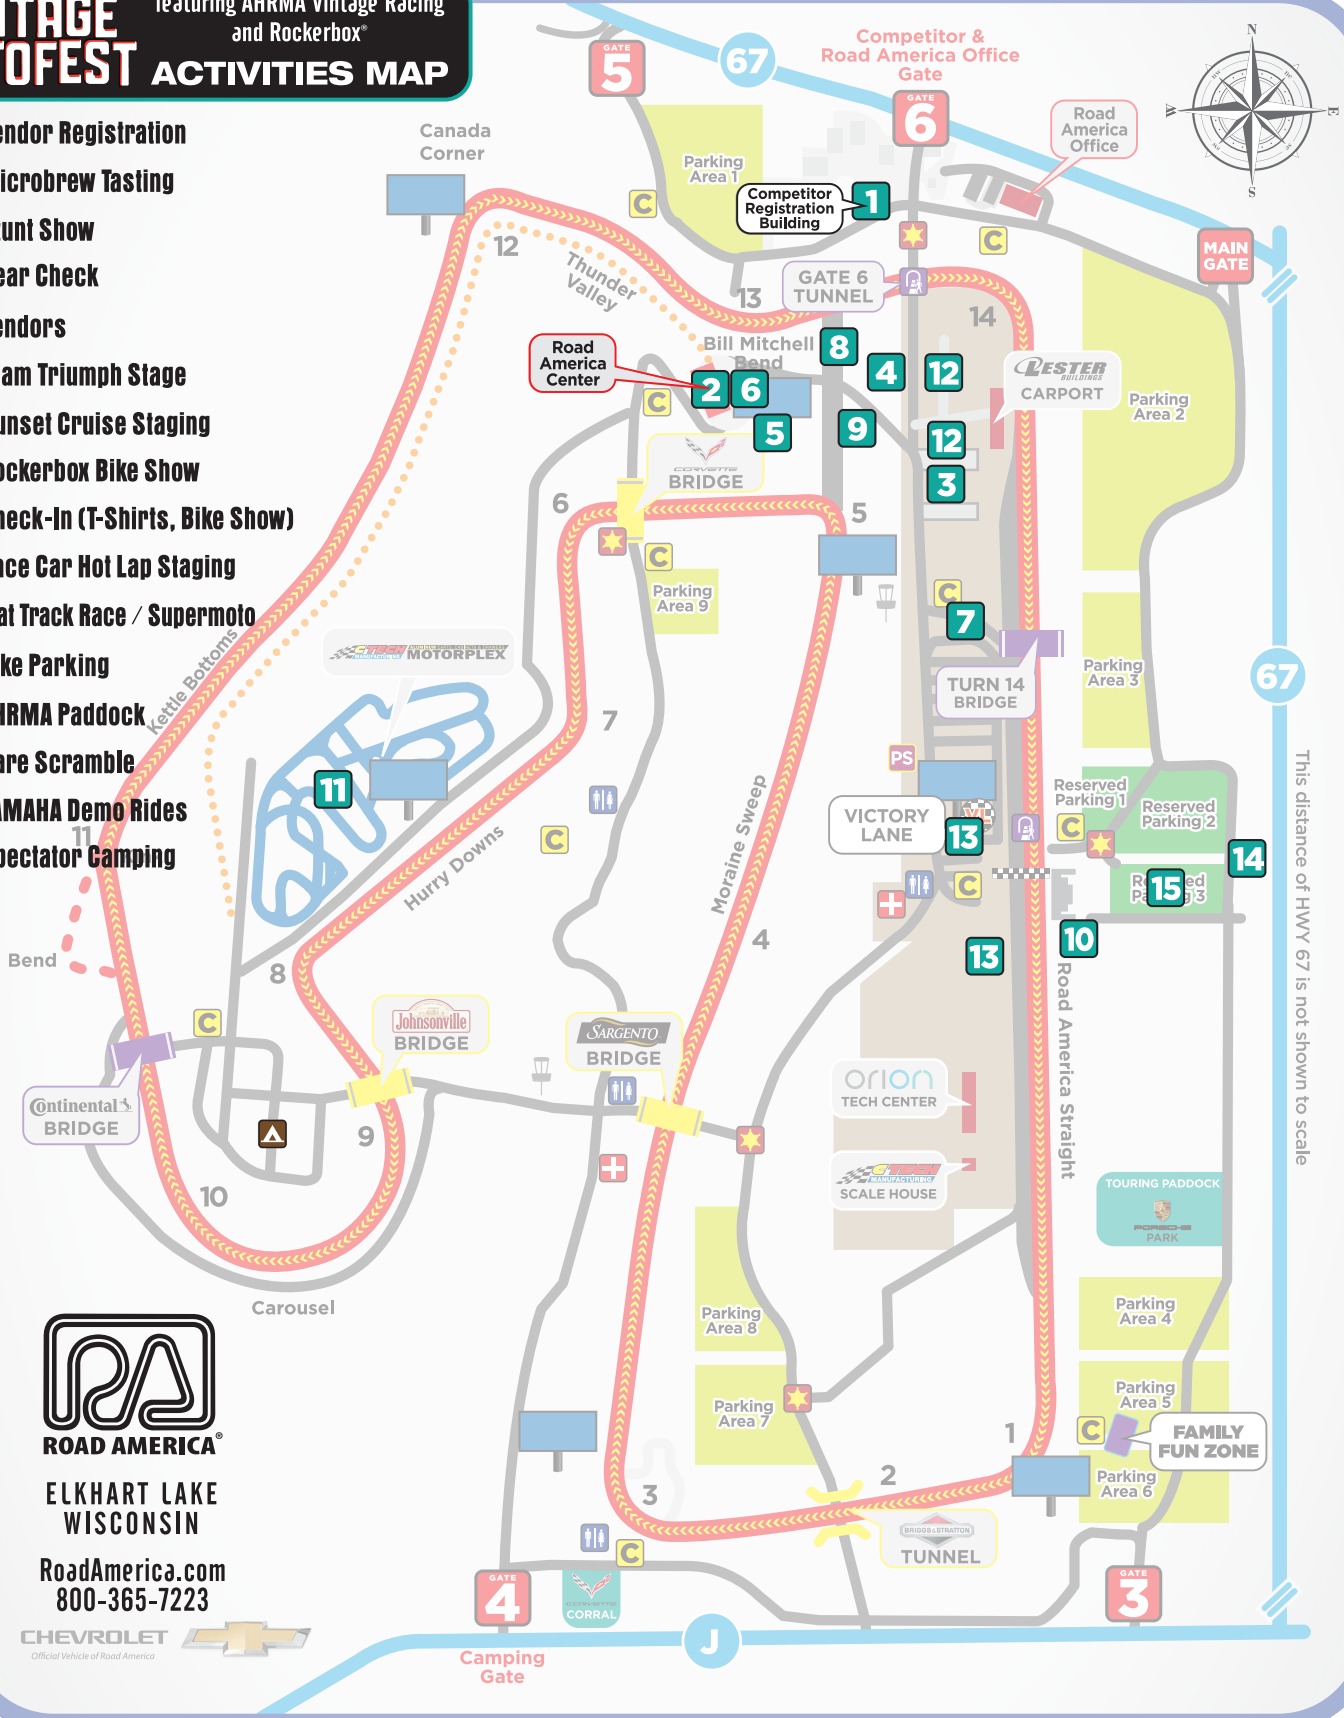

VINTAGE MOTO FEST

featuring AHRMA Vintage Racing and Rockerbox®

ACTIVITIES MAP

- 1 Vendor Registration
- 2 Microbrew Tasting
- 3 Stunt Show
- 4 Gear Check
- 5 Vendors
- 6 Team Triumph Stage
- 7 Sunset Cruise Staging
- 8 Rockerbox Bike Show
- 9 Check-In (T-Shirts, Bike Show)
- 10 Pace Car Hot Lap Staging
- 11 Flat Track Race / Supermoto
- 12 Bike Parking
- 13 AHRMA Paddock
- 14 Hare Scramble
- 15 YAMAHA Demo Rides
- ▲ Spectator Camping

ELKHART LAKE WISCONSIN

RoadAmerica.com
800-365-7223

LEGEND

- | | | | | | |
|----------|------------------|-------------------|----------------|-------------------|------------------|
| Track | Car Corral | Pedestrian Bridge | Security Point | Medical | Trail |
| Pit Lane | Reserved Parking | Pedestrian Tunnel | Concessions | Campground | Big Screen |
| Parking | Spectator Gates | Traffic Bridge | Paddock Shop | VIP / Media Tower | Disc Golf Course |
| Paddock | Victory Lane | Traffic Tunnel | Restrooms | | |