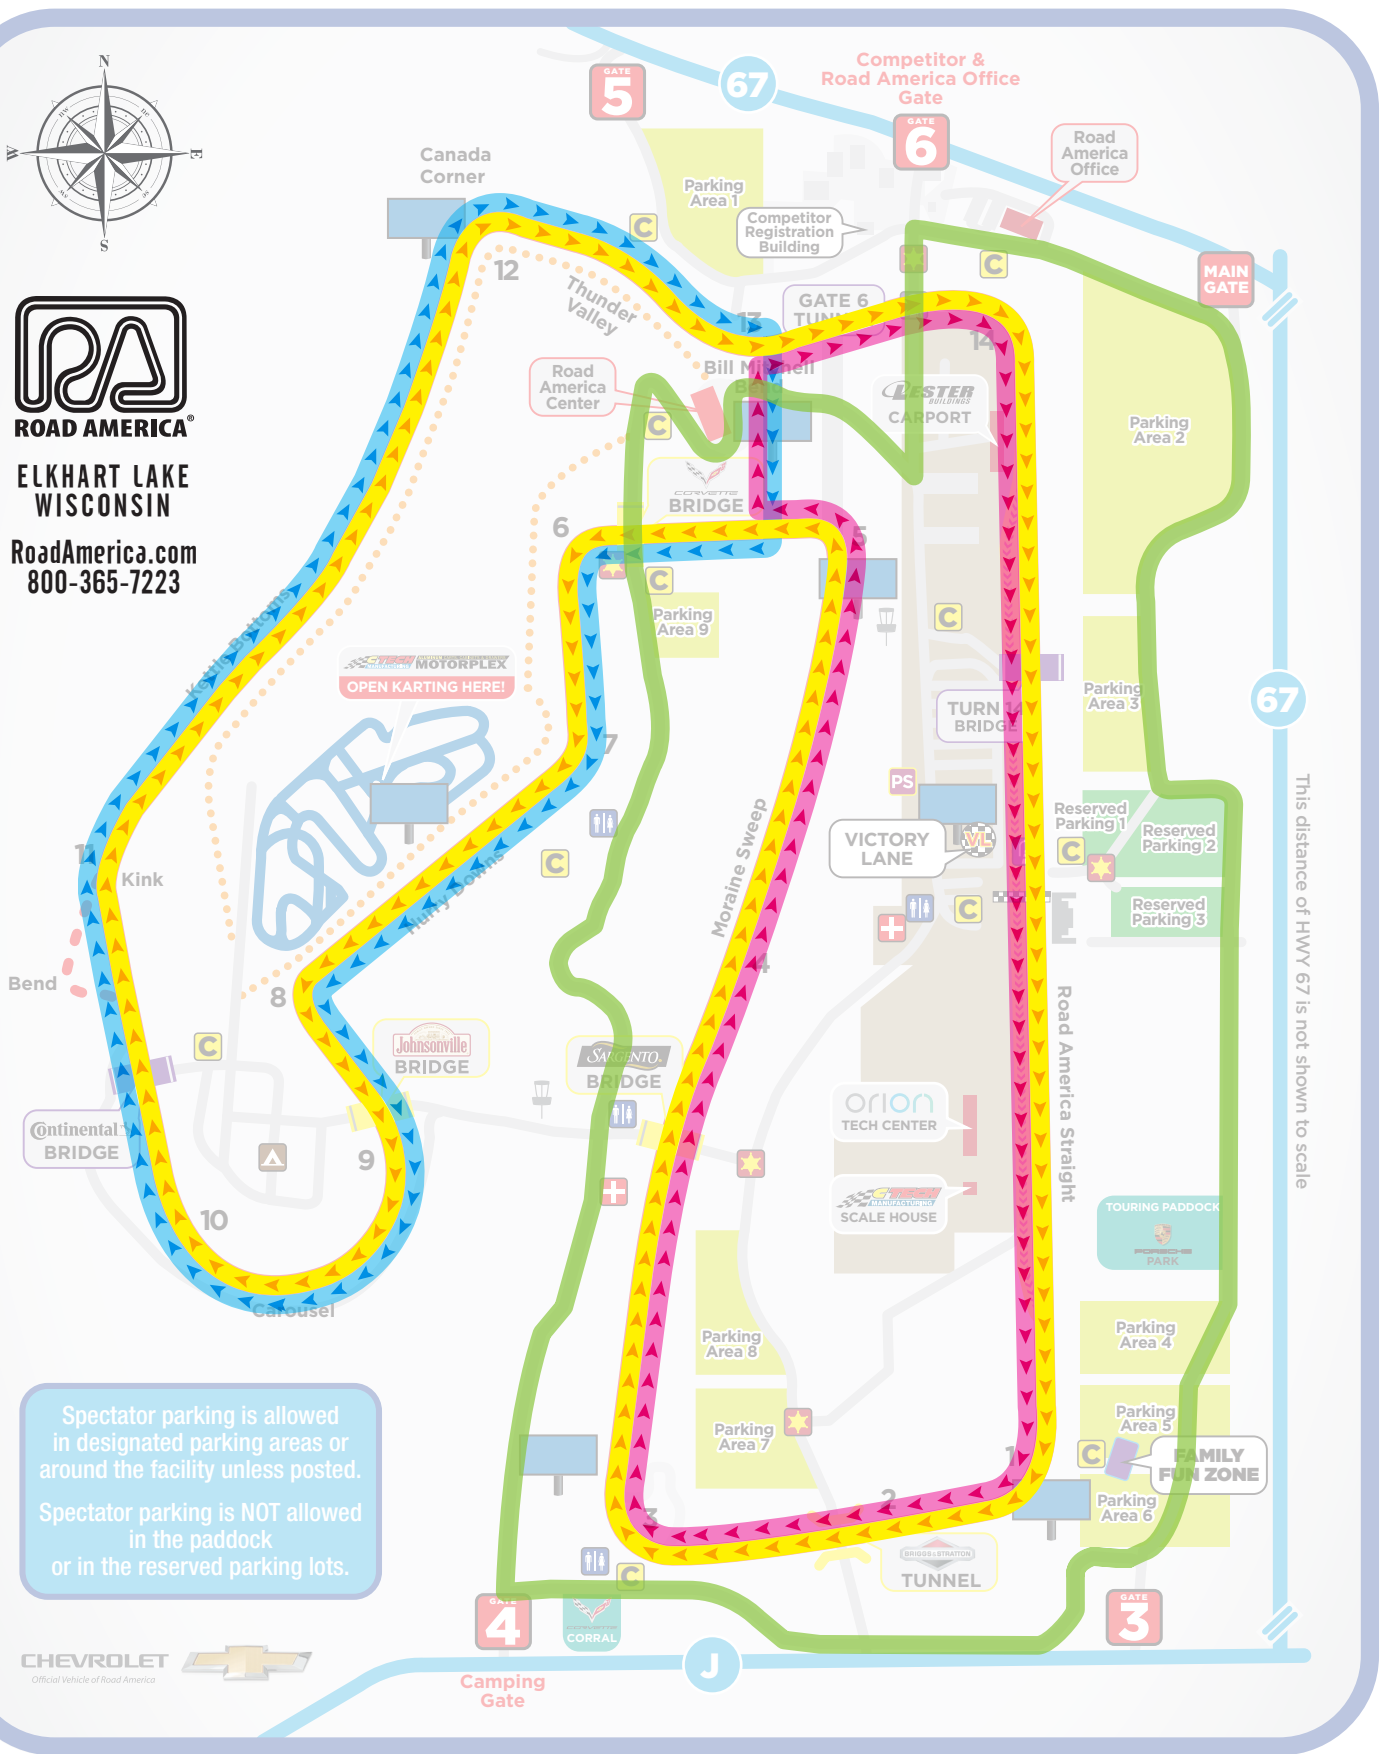

ELKHART LAKE
WISCONSIN

RoadAmerica.com
800-365-7223

Spectator parking is allowed in designated parking areas or around the facility unless posted. Spectator parking is NOT allowed in the paddock or in the reserved parking lots.

-  2.14 Miles
-  2.13 Miles
-  3 Miles
-  4 Miles