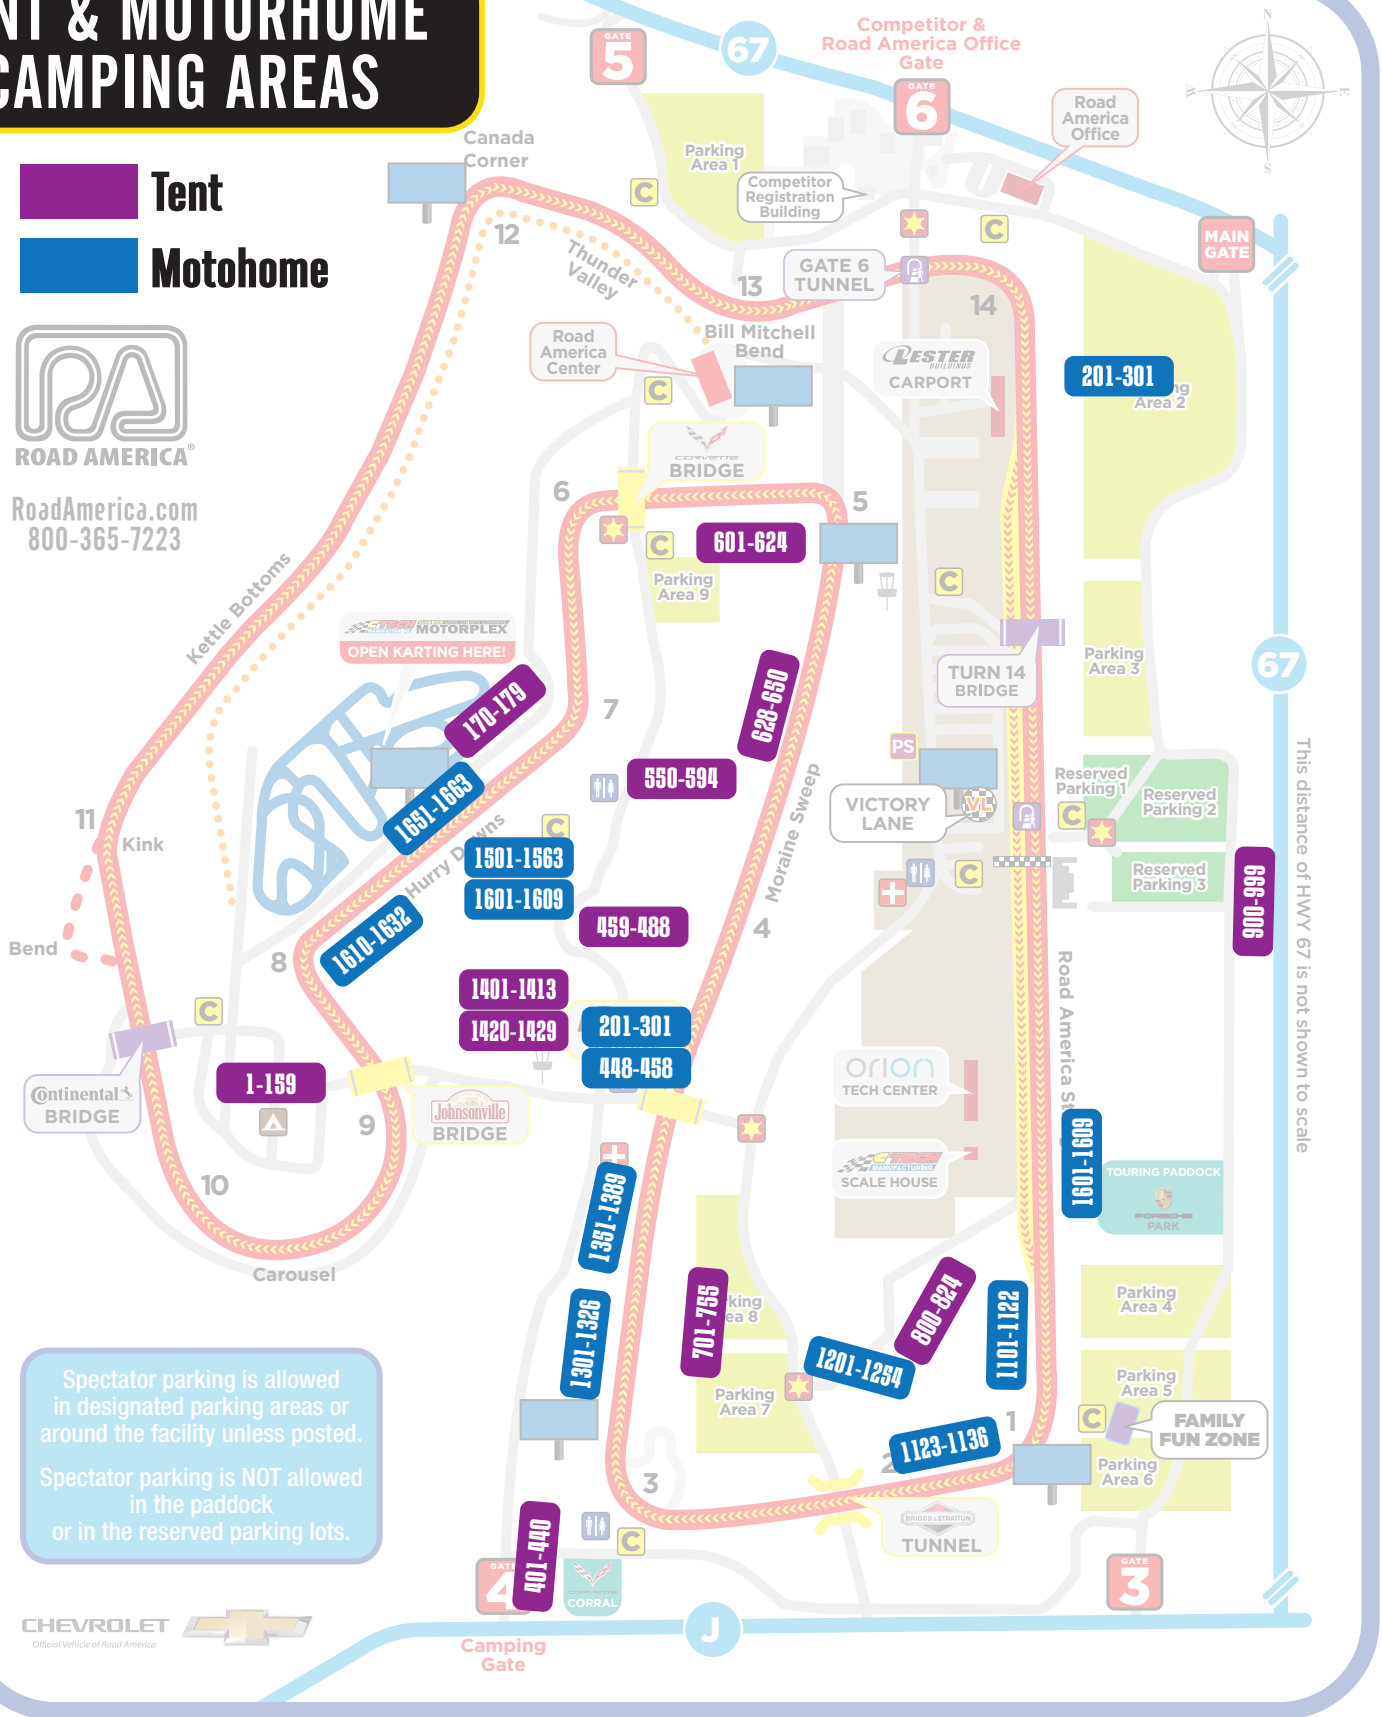

TENT & MOTORHOME CAMPING AREAS

Tent
Motorhome

RoadAmerica.com
800-365-7223

Spectator parking is allowed in designated parking areas or around the facility unless posted.
Spectator parking is NOT allowed in the paddock or in the reserved parking lots.

LEGEND

- | | | | | | |
|----------|------------------|-------------------|----------------|-------------------|------------------|
| Track | Car Corral | Pedestrian Bridge | Security Point | Medical | Trail |
| Pit Lane | Reserved Parking | Pedestrian Tunnel | Concessions | Campground | Big Screen |
| Parking | Spectator Gates | Traffic Bridge | Paddock Shop | VIP / Media Tower | Disc Golf Course |
| Paddock | Victory Lane | Traffic Tunnel | Restrooms | | |