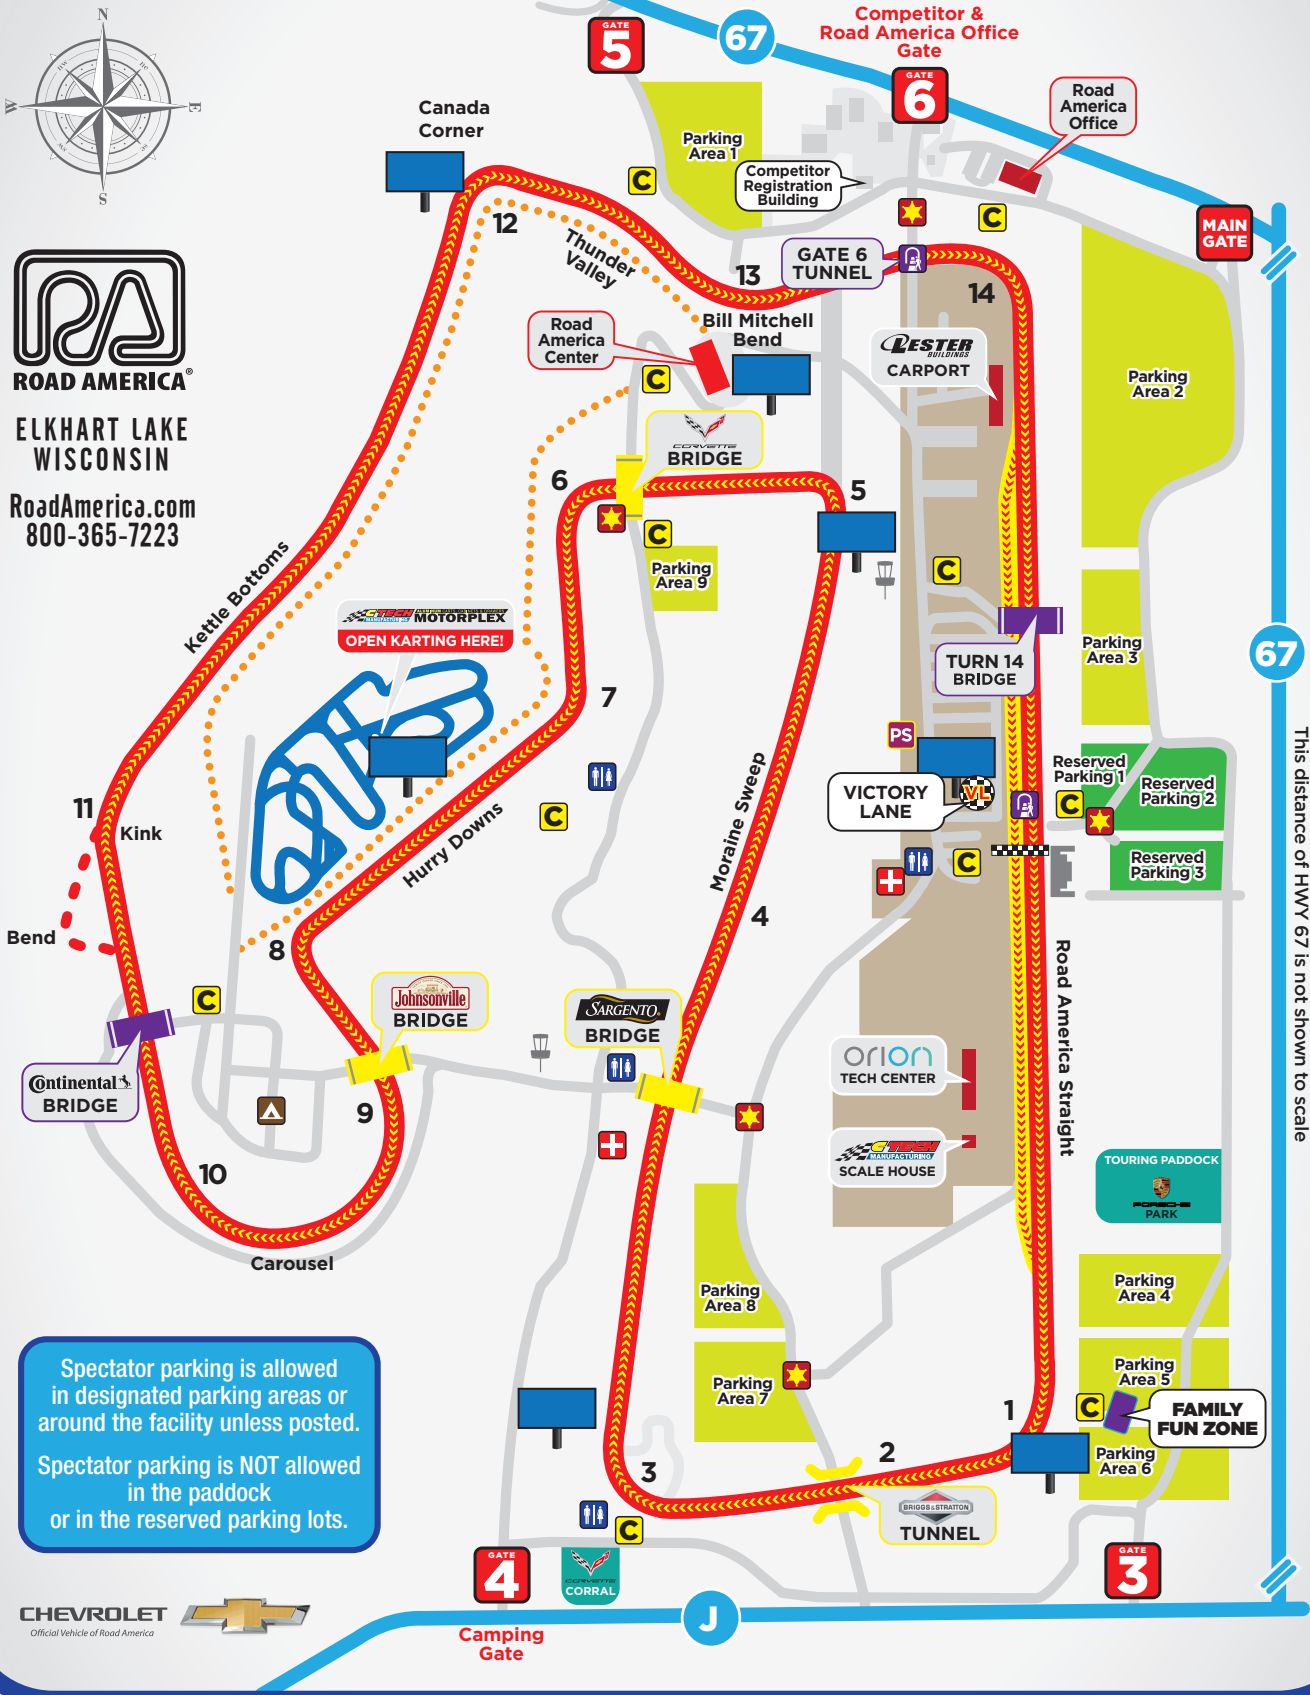

ELKHART LAKE
WISCONSIN

RoadAmerica.com
800-365-7223

Spectator parking is allowed in designated parking areas or around the facility unless posted. Spectator parking is NOT allowed in the paddock or in the reserved parking lots.

LEGEND

- | | | | | | |
|----------|------------------|-------------------|----------------|-------------------|------------------|
| Track | Car Corral | Pedestrian Bridge | Security Point | Medical | Pedestrian Trail |
| Pit Lane | Reserved Parking | Pedestrian Tunnel | Concessions | Campground | Big Screen |
| Parking | Spectator Gates | Traffic Bridge | Paddock Shop | VIP / Media Tower | Disc Golf Course |
| Paddock | Victory Lane | Traffic Tunnel | Restrooms | | |