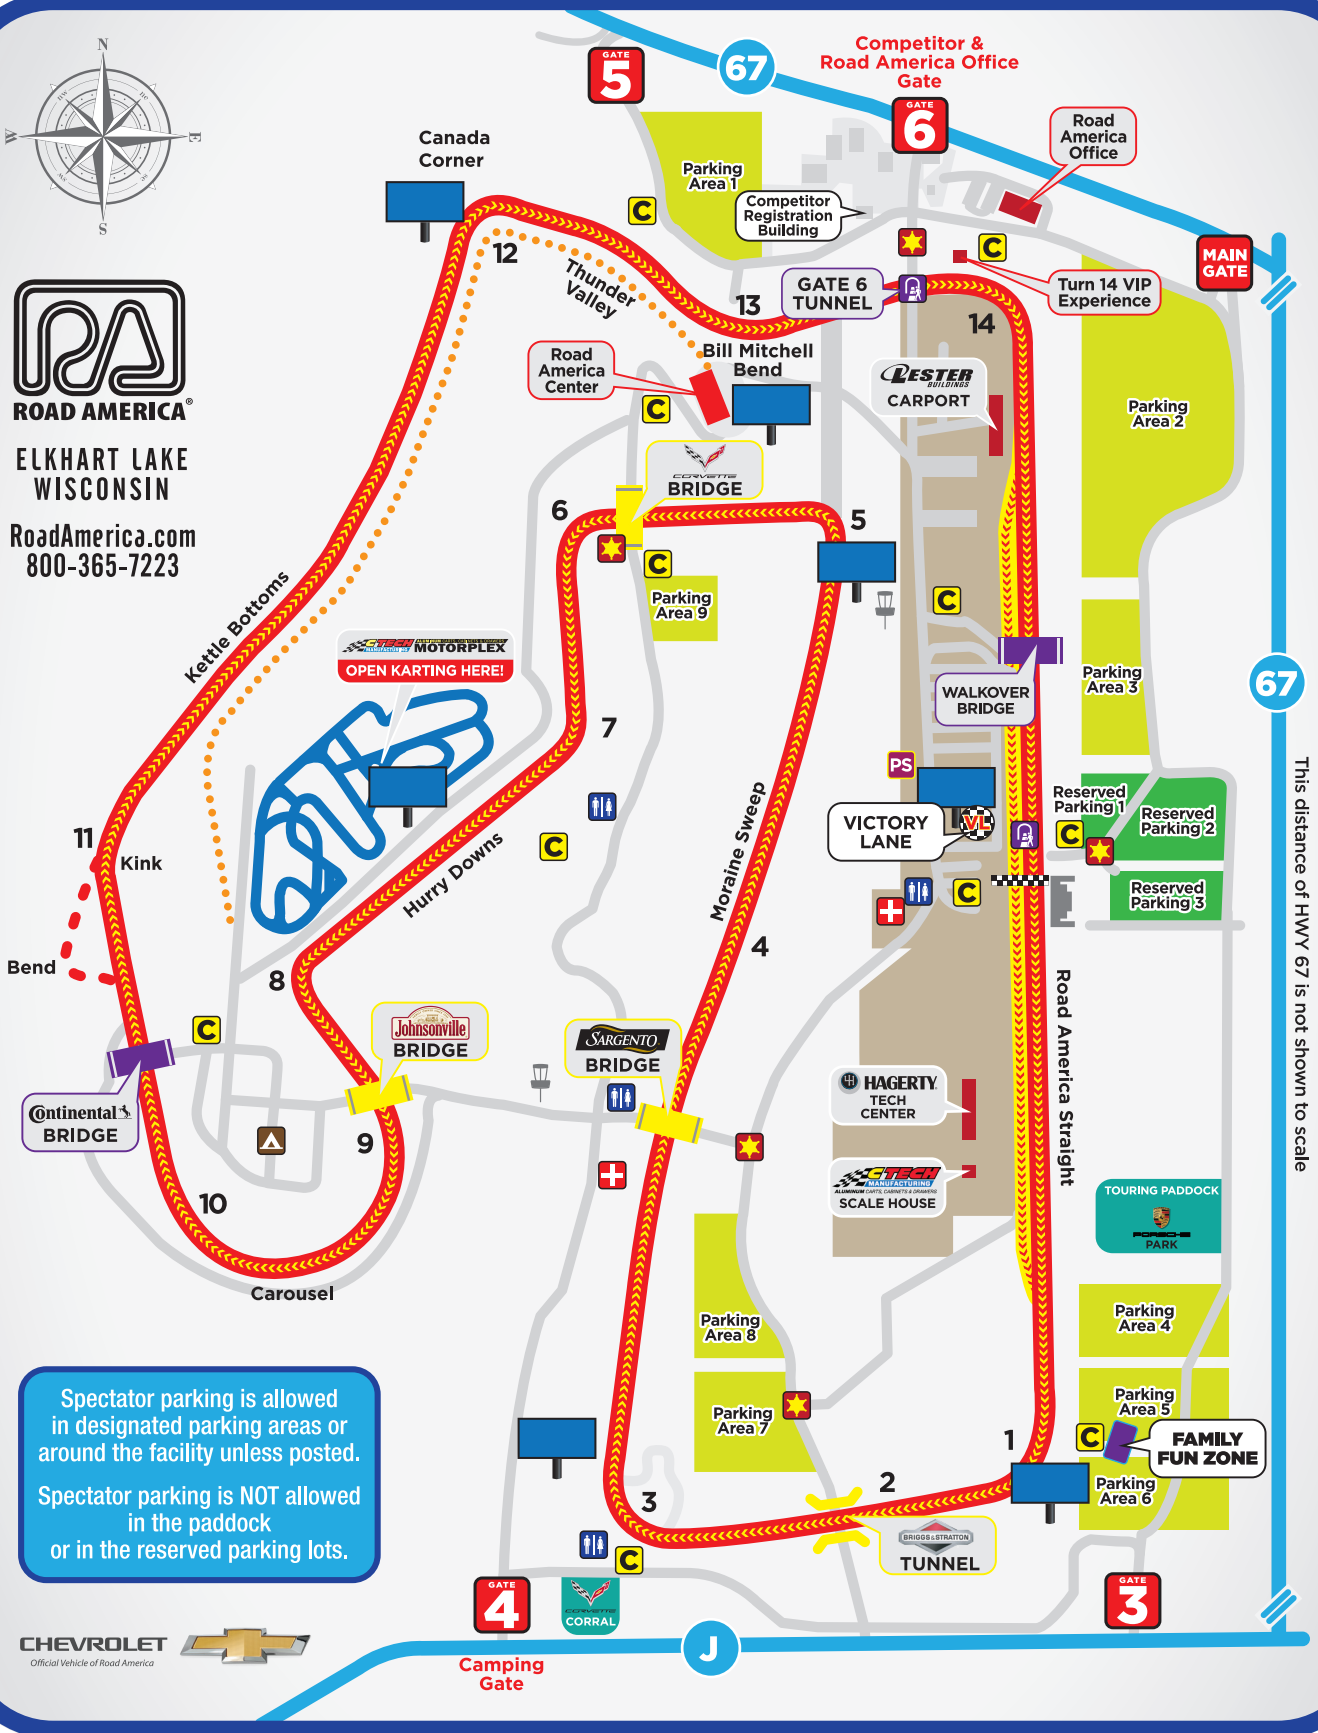

ELKHART LAKE
WISCONSIN

RoadAmerica.com
800-365-7223

Spectator parking is allowed in designated parking areas or around the facility unless posted. Spectator parking is NOT allowed in the paddock or in the reserved parking lots.

LEGEND

- | | | | | | |
|----------|------------------|-------------------|----------------|-------------------|------------------|
| Track | Car Corral | Pedestrian Bridge | Security Point | Medical | Trail |
| Pit Lane | Reserved Parking | Pedestrian Tunnel | Concessions | Campground | Big Screen |
| Parking | Spectator Gates | Traffic Bridge | Paddock Shop | VIP / Media Tower | Disc Golf Course |
| Paddock | Victory Lane | Traffic Tunnel | Restrooms | | |