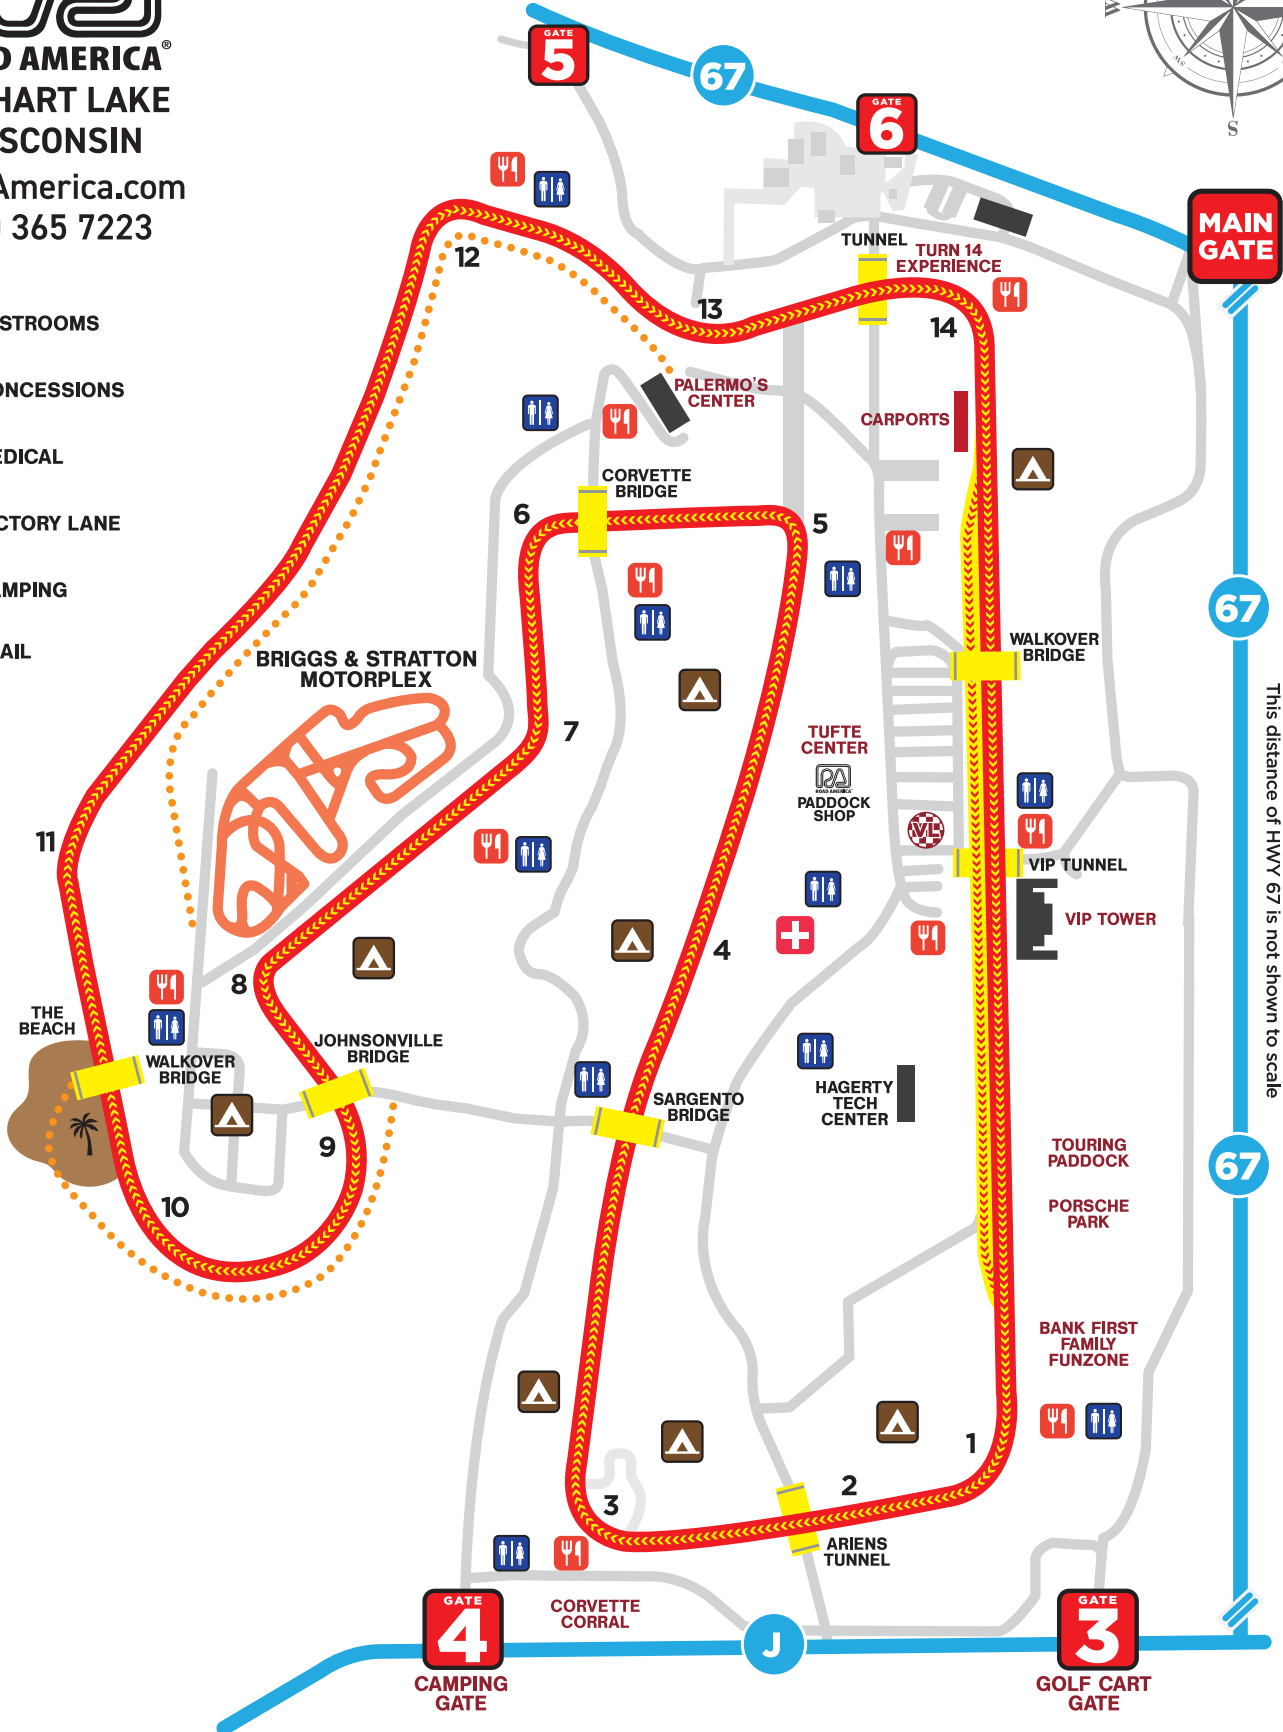

##### FAMILY FUN ZONE (Turn 1)

SAT & SUN 10am - 3pm

##### TRAM SCHEDULE

Runs daily from 8am - 4pm  
Look for the TRAM Flags for  
pick up/drop off locations.

**ROAD AMERICA®  
ELKHART LAKE  
WISCONSIN**

RoadAmerica.com  
800 365 7223

-  RESTROOMS
-  CONCESSIONS
-  MEDICAL
-  VICTORY LANE
-  CAMPING
-  TRAIL

This distance of HWY 67 is not shown to scale