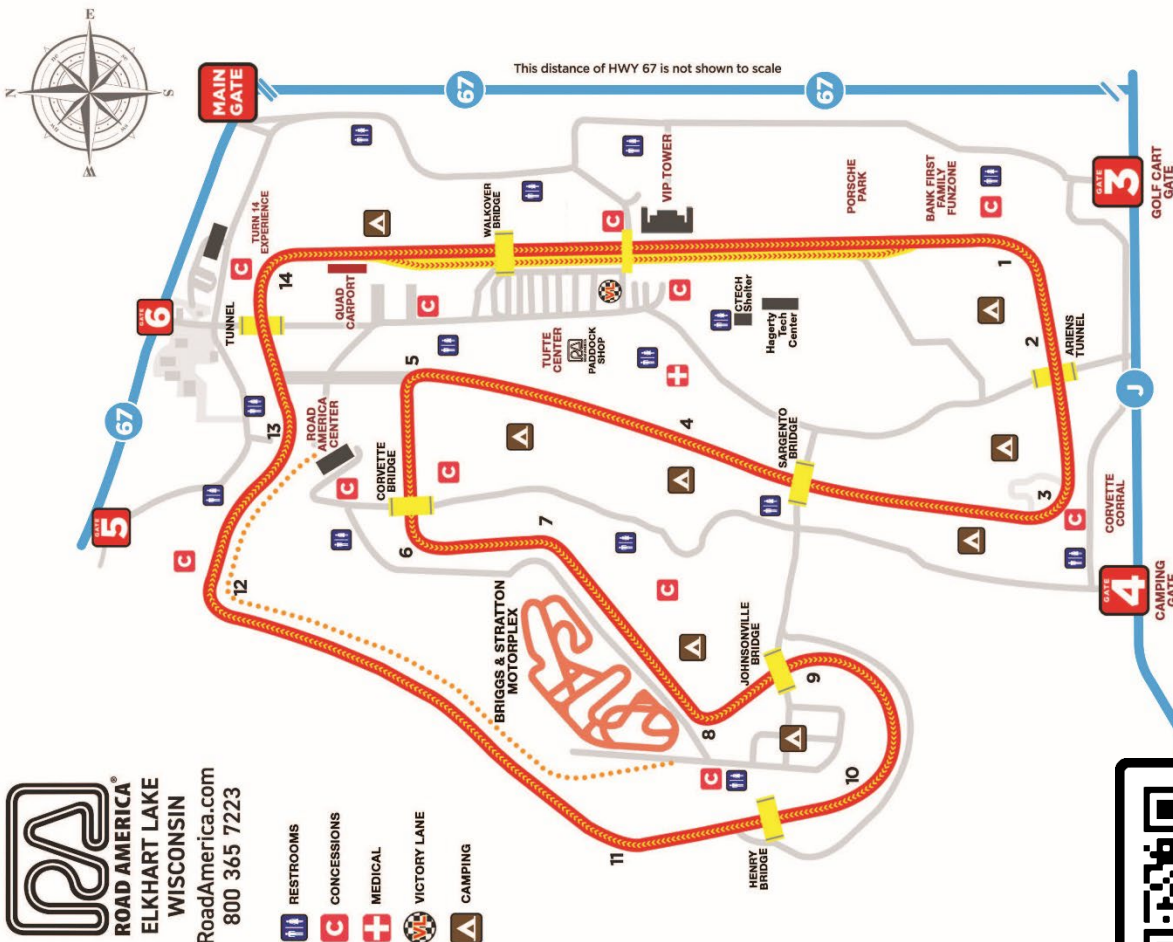

For insurance purposes, Road America does not allow unlicensed spectator vehicles on the premises. This includes cars, golf carts, ATV's, scooters, or other unlicensed motorized off-street vehicle.

ROAD AMERICA
ELKHART LAKE
WISCONSIN
RoadAmerica.com
800 365 7223

- RESTROOMS
- CONCESSIONS
- MEDICAL
- VICTORY LANE
- CAMPING