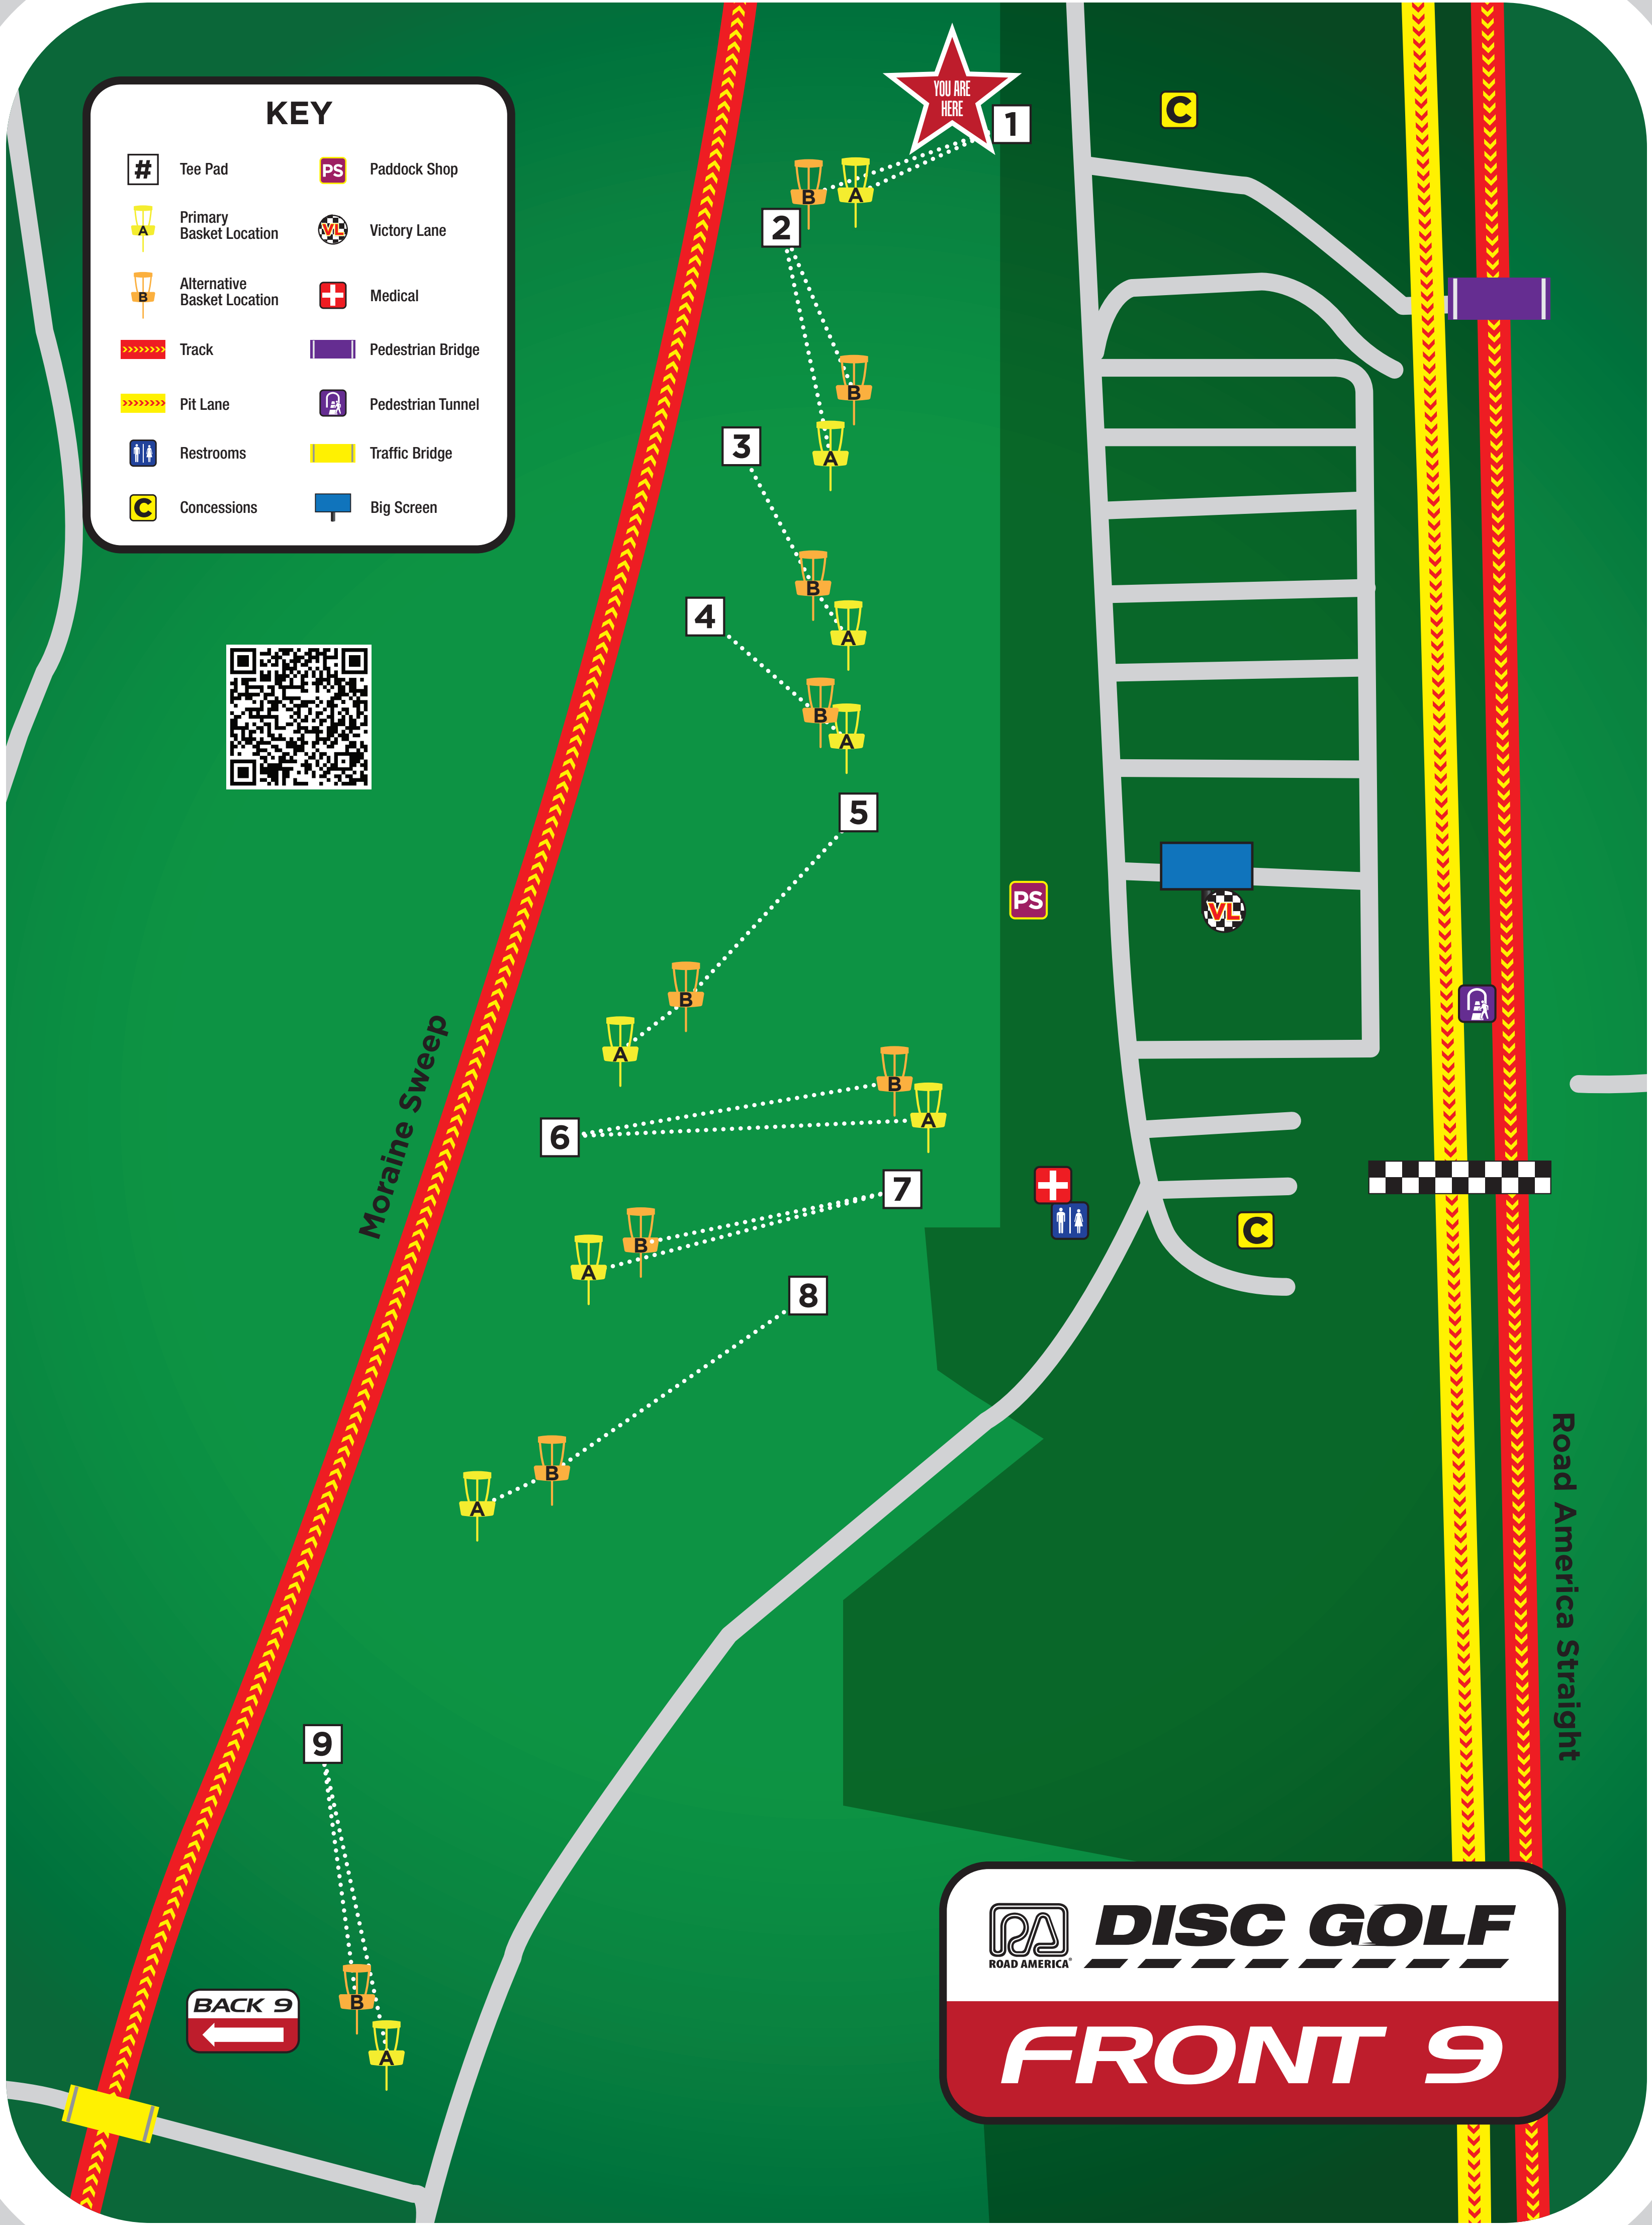

KEY

- | | |
|-------------------------------|-------------------|
| # Tee Pad | PS Paddock Shop |
| A Primary Basket Location | VL Victory Lane |
| B Alternative Basket Location | Medical |
| Track | Pedestrian Bridge |
| Pit Lane | Pedestrian Tunnel |
| Restrooms | Traffic Bridge |
| C Concessions | Big Screen |

Moraine Sweep

Road America Straight

 **DISC GOLF**
FRONT 9

KEY

- | | |
|-------------------------------|----------------|
| # Tee Pad | Restrooms |
| A Primary Basket Location | C Concessions |
| B Alternative Basket Location | Traffic Bridge |
| Track | Big Screen |
| Pedestrian Trail | |

FRONT 9

C

C

16

A

B

A

B

B

12

A

B

C

Hurry Downs

Moraine Sweep

11