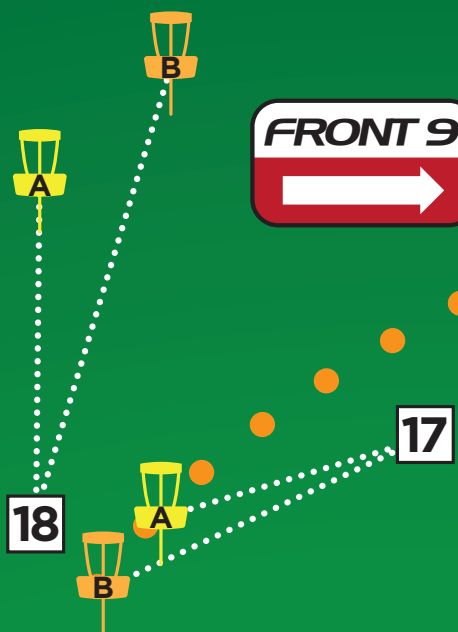

KEY

# Tee Pad	Restrooms
A Primary Basket Location	C Concessions
B Alternative Basket Location	Traffic Bridge
Track	Big Screen
Pedestrian Trail	

FRONT 9

C

C

16

A

B

A

B

A

B

A

B

13

A

B

A

B

12

A

B

C

Hurry Downs

Moraine Sweep

11

A

B

10

DISC GOLF

BACK 9