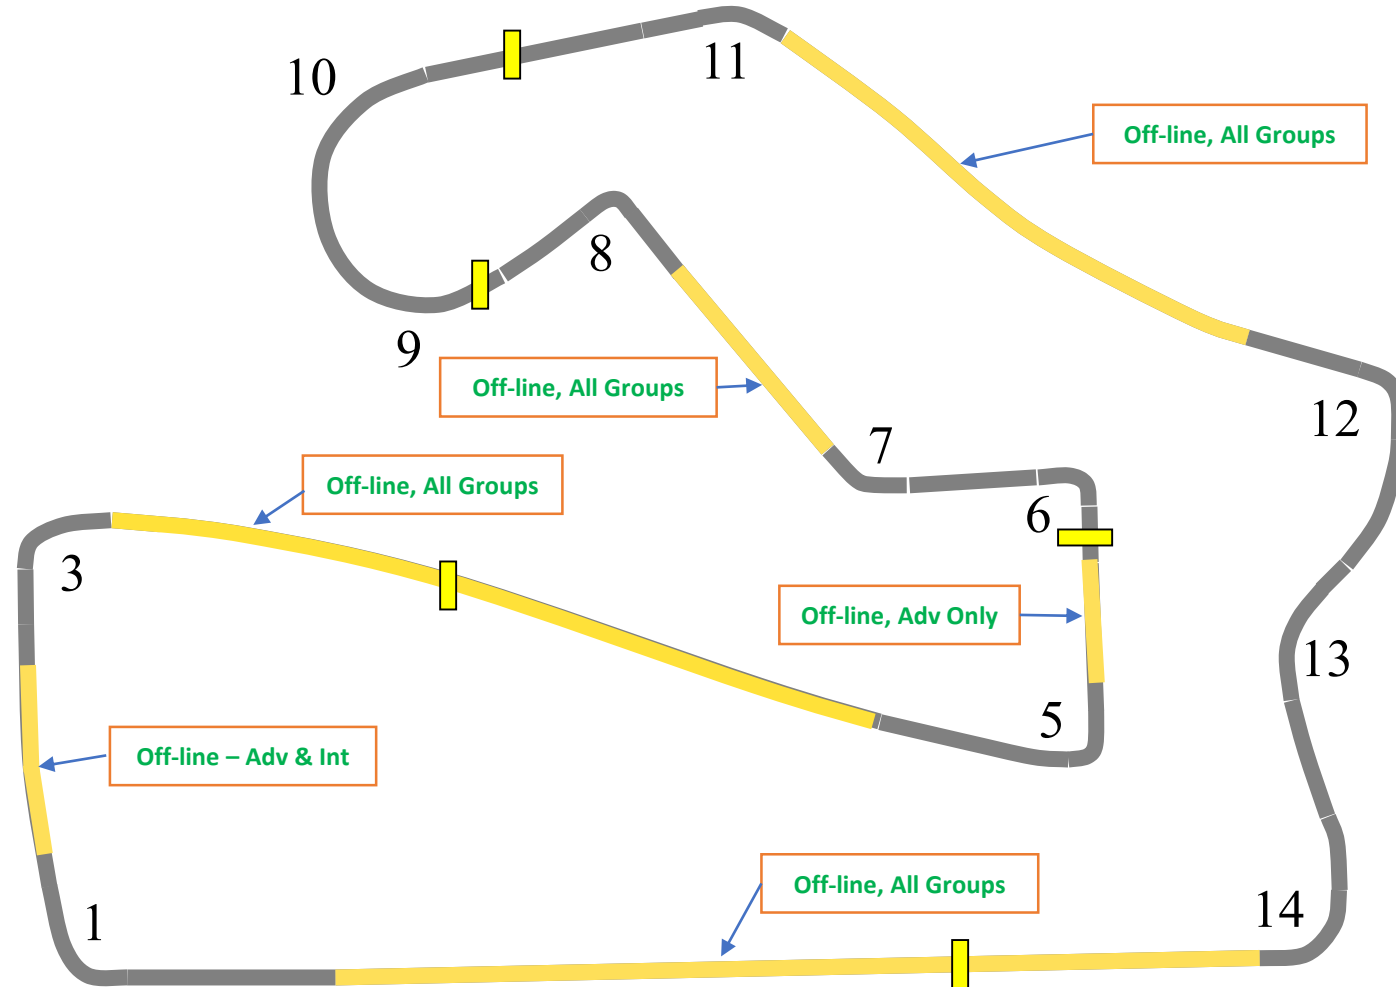

Road America Track Day Schedule

Start	End	Novice 1	Novice 2	Intermediate	Advanced
06:30		Registration for All Groups			
07:30	08:15	Meeting for All Groups			
08:30	08:55	Class	Class		Track
09:00	09:25	Class	Class	Track	
09:30	10:10	Exercise			Track
10:15	10:55		Exercise	Track	
11:00	11:25	Lead/Follow			
11:30	11:55		Lead/Follow		
12:00	12:55	Lunch			
01:00	01:25	Class	Class	Track	
01:30	01:55	Class	Class		Track
02:00	02:25	Lead/Follow			
02:30	02:55		Lead/Follow		
03:00	03:25	Class	Class	Track	
03:30	03:55	Class	Class		Track
04:00	04:25	Track			RA Instructors
04:30	04:55		Track		RA Instructors
All Meetings and Classes are held in the medical building meeting room					
Passing Zones	Advanced	14-1, 1-3, 3-5, 5-6, 7-8, 11-12			Always Offline
	Intermediate	14-1, 1-3, 3-5, 7-8, 11-12			Always Offline
	Novice	14-1, 3-5, 7-8, 11-12			Always Offline
Points Required for All Passes					

All passing is **off-line, on same side as next corner**

Passed car stays on-line
Points required for each passing car

Passing Zones

- 14-1 Point Right – All Groups
- 1-3 Point Right – Adv & Int
- 3-5 Point Left – All Groups
- 5-6 Point Left – Adv Only
- 7-8 Point Left – All Groups
- 11-12 Point Right – All Groups