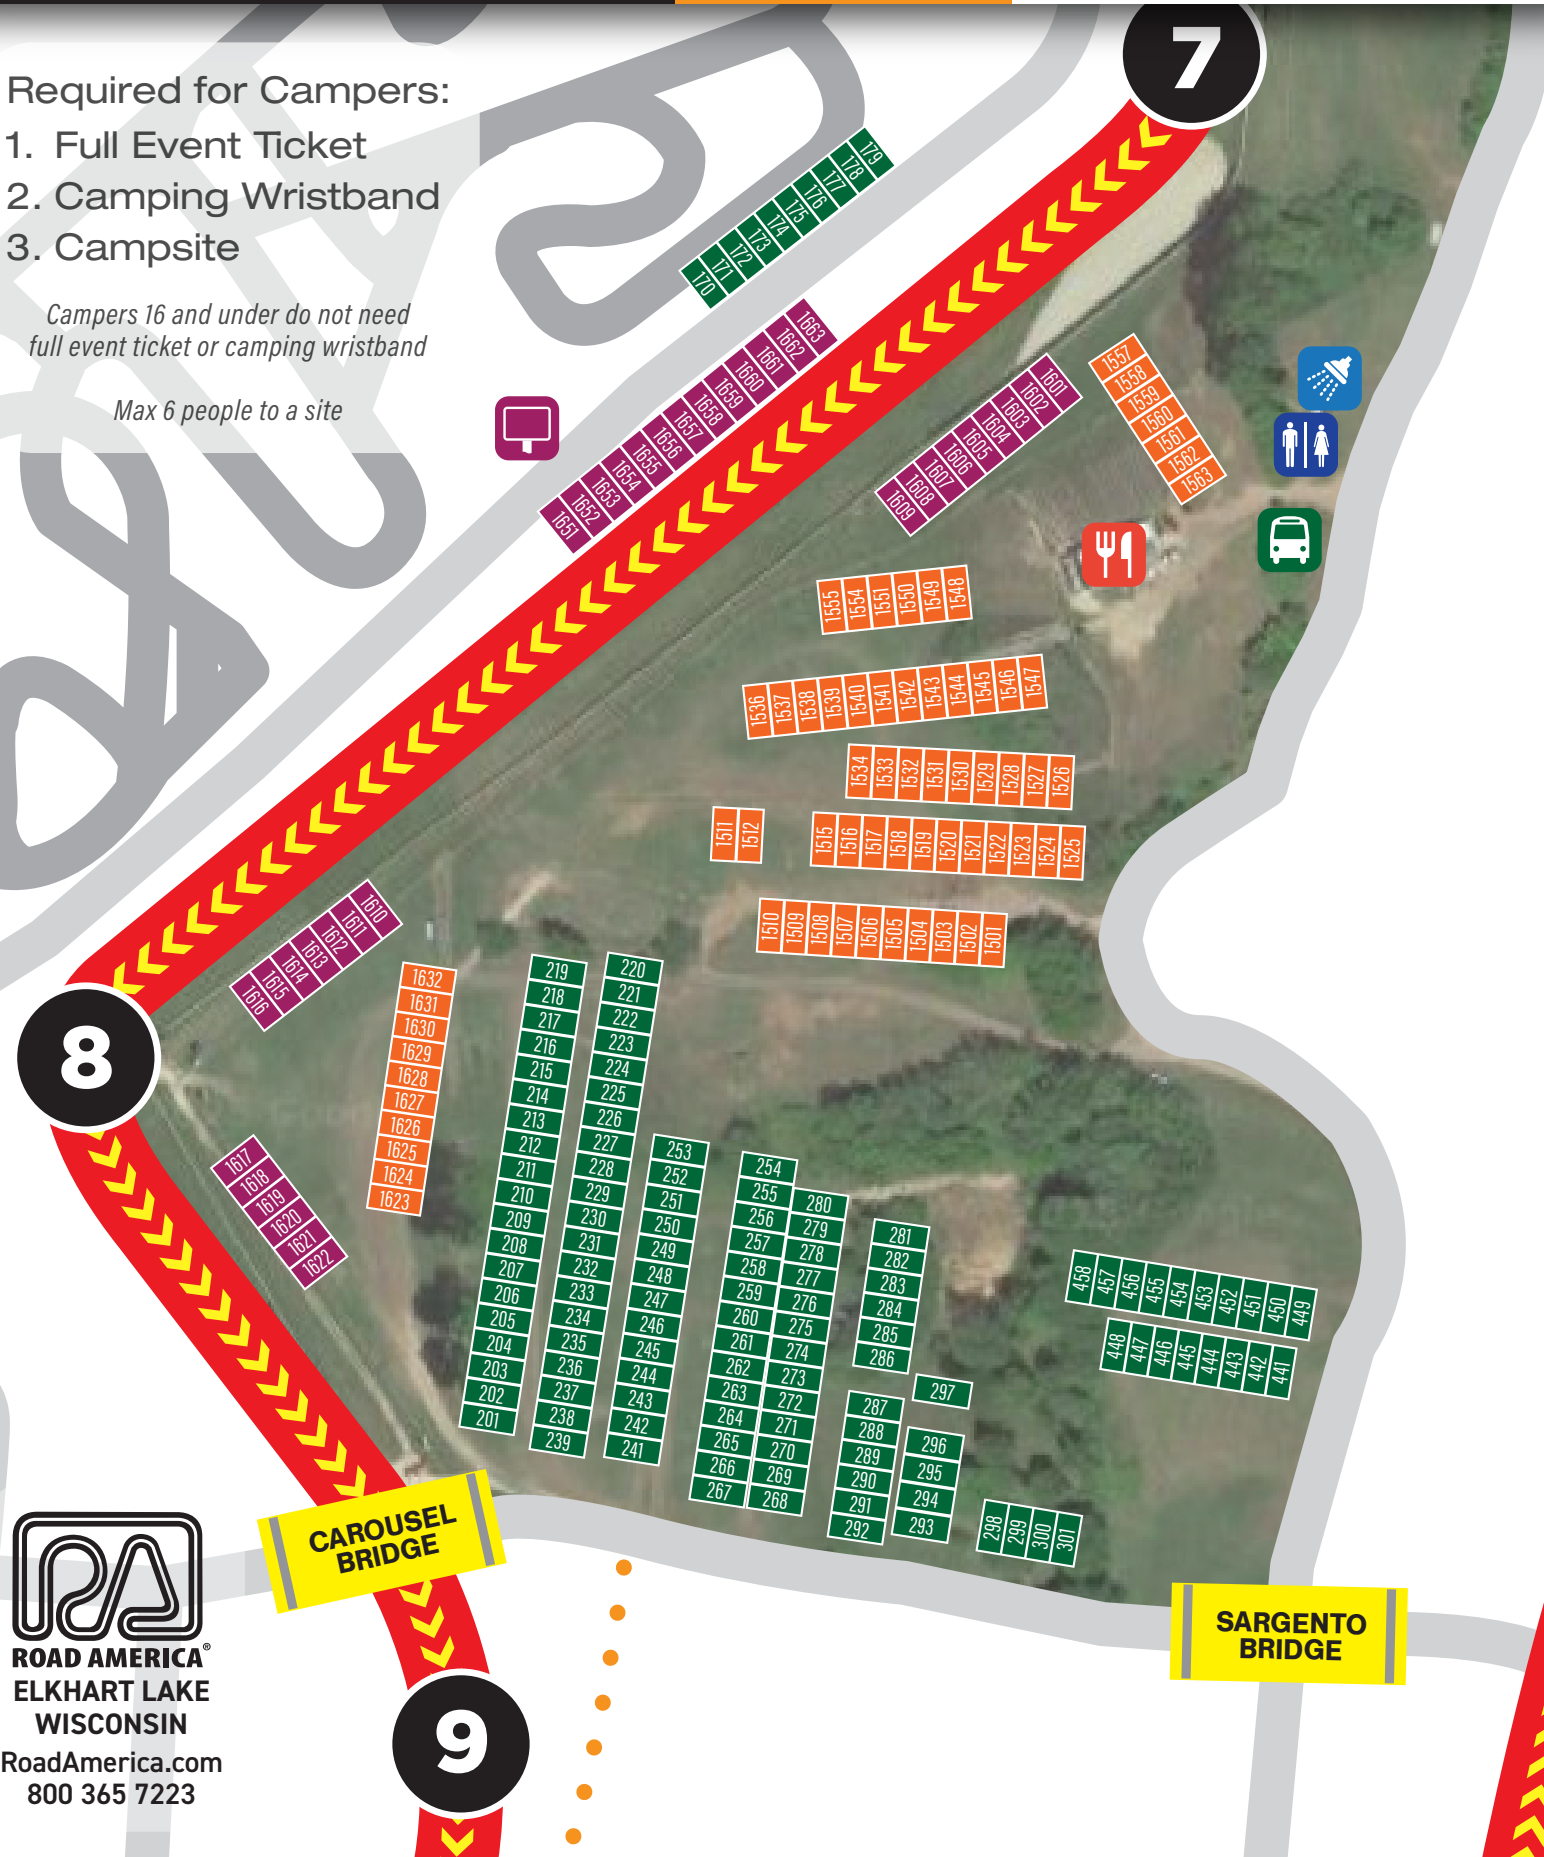

- TENT / POP-UP
- RV NON-TRACKSIDE
- RV TRACKSIDE
- RV ELECTRIC TRACKSIDE
- RV ELECTRIC NON-TRACKSIDE

ZONE 2

Tent / Pop-up Sites
Only Allow
Tents and Single Axle Trailers

Required for Campers:

1. Full Event Ticket
2. Camping Wristband
3. Campsite

Campers 16 and under do not need full event ticket or camping wristband

Max 6 people to a site

ROAD AMERICA®
ELKHART LAKE
WISCONSIN
 RoadAmerica.com
 800 365 7223

CAROUSEL BRIDGE

SARGENTO BRIDGE